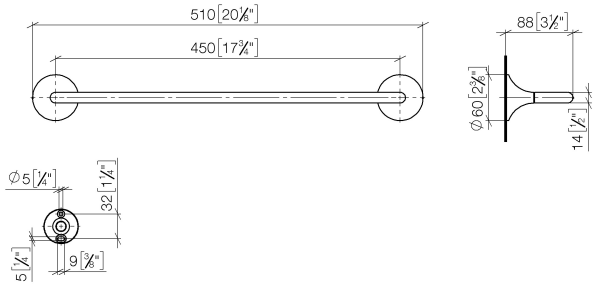

83 070 809

- gauge 450 mm
- width 510mm
- height 60 mm
- 88mm projection

	Chrome	83 070 809-00
	Brushed Platinum	83 070 809-06
	Platinum	83 070 809-08
	Dark Chrome	83 070 809-19
	Brushed Durabronze (23kt Gold)	83 070 809-28
	Brushed Bronze	83 070 809-42
	Brushed Champagne (22kt Gold)	83 070 809-46
	Champagne (22kt Gold)	83 070 809-47
	Brushed Dark Platinum	83 070 809-99

83 070 809

mm [inches]

83 070 809

Parts for other  
finishes can be found  
here: Brushed  
Platinum

### Spare parts list

No.	Item Number	Name	Quantity used	Delivery time
	05 30 31 025 00 90	fixing set	2	2