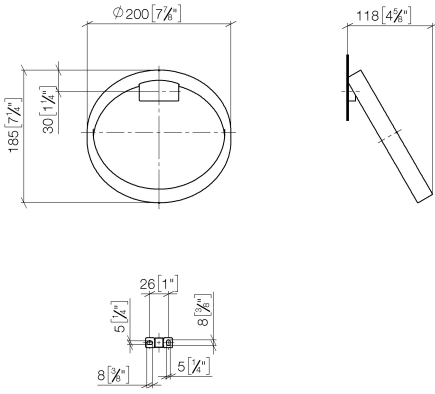

83 200 811

- width 200mm
- 118mm projection

| | | |
|---|-----------------------------------|---------------|
|  | Chrome | 83 200 811-00 |
|  | Brushed Platinum | 83 200 811-06 |
|  | Dark Chrome | 83 200 811-19 |
|  | Brushed Durabronze (23kt Gold) | 83 200 811-28 |
|  | Brushed Dark Platinum | 83 200 811-99 |

83 200 811

mm [inches]

83 200 811

Parts for other finishes can be found here: Brushed Platinum

Spare parts list

| No. | Item Number | Name | Quantity used | Delivery time |
|-----|--------------------|------------|---------------|---------------|
| 1 | 90 31 11 004 00 90 | pin | 1 | 2 |
| 2 | 09 30 30 167 90 | screw | 3 | 2 |
| 3 | 05 17 20 758 00 90 | fixing set | 1 | 2 |