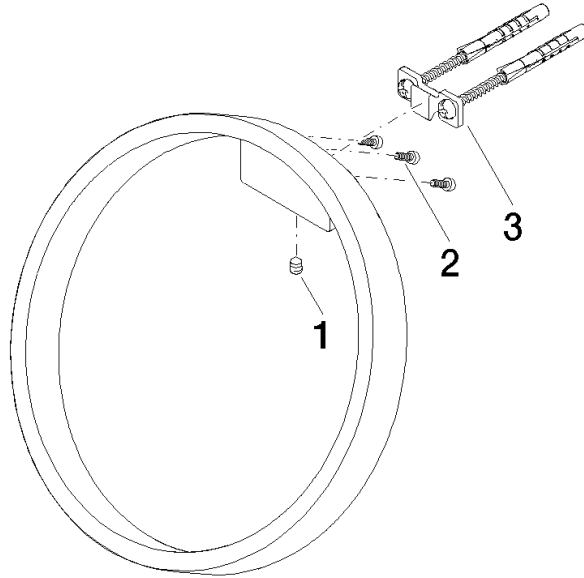

83 200 811

- width 200mm
- 118mm projection

| | | |
|---|-----------------------------------|---------------|
|  | Chrome | 83 200 811-00 |
|  | Brushed Platinum | 83 200 811-06 |
|  | Dark Chrome | 83 200 811-19 |
|  | Brushed Durabronze (23kt Gold) | 83 200 811-28 |
|  | Brushed Dark Platinum | 83 200 811-99 |

83 200 811

mm [inches]

83 200 811

Parts for other finishes can be found here: Brushed Platinum

Spare parts list

| No. | Item Number | Name | Quantity used | Delivery time |
|-----|--------------------|------------|---------------|---------------|
| 1 | 90 31 11 004 00 90 | pin | 1 | 2 |
| 2 | 09 30 30 167 90 | screw | 3 | 2 |
| 3 | 05 17 20 758 00 90 | fixing set | 1 | 2 |