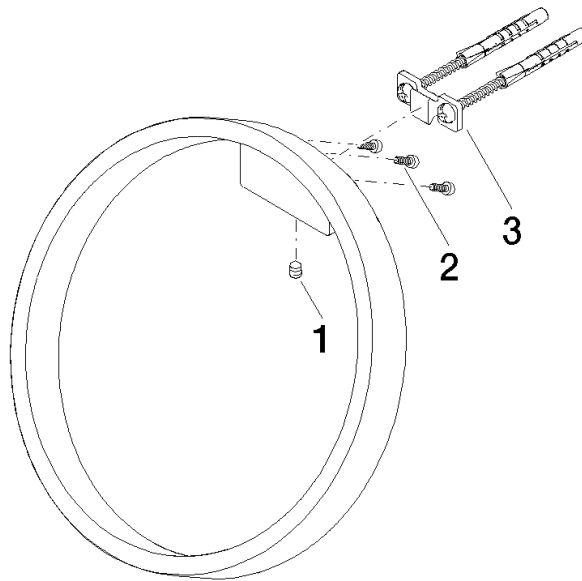

CYO Towel ring round - Chrome

CYO

83 200 811

- width 200mm
- 118mm projection

	Chrome	83 200 811-00
	Brushed Platinum	83 200 811-06
	Dark Chrome	83 200 811-19
	Brushed Durabronze (23kt Gold)	83 200 811-28
	Brushed Dark Platinum	83 200 811-99

CYO Towel ring round - Chrome

83 200 811

mm [inches]

83 200 811

Product version from 4/1/2023

Parts for other
finishes can be found
here: Brushed
Platinum

CYO Towel ring round - Chrome

CYO

83 200 811

Spare parts list

Product version from 4/1/2023

No.	Item Number	Name	Quantity used	Delivery time
	90 31 11 004 00 90	pin	5	2