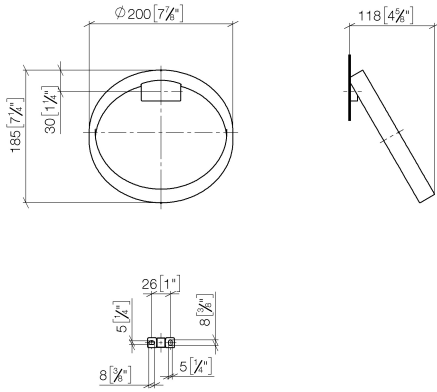

CYO Towel ring round - Chrome

CYO

83 200 811

- width 200mm
- 118mm projection

	Chrome	83 200 811-00
	Brushed Platinum	83 200 811-06
	Dark Chrome	83 200 811-19
	Brushed Durabronze (23kt Gold)	83 200 811-28
	Brushed Dark Platinum	83 200 811-99

CYO Towel ring round - Chrome

83 200 811

mm [inches]

83 200 811

Product version from 4/1/2023

Parts for other
finishes can be found
here: Brushed
Platinum

CYO Towel ring round - Chrome

CYO

83 200 811

Spare parts list

Product version from 4/1/2023

No.	Item Number	Name	Quantity used	Delivery time
	90 31 11 004 00 90	pin	5	2