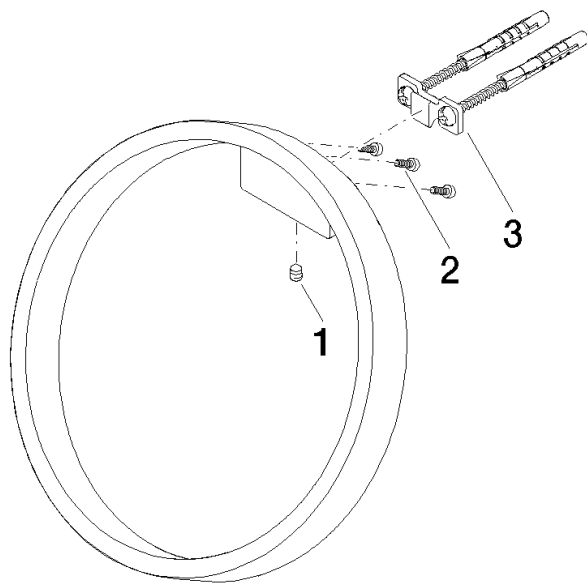

CYO Towel ring round - Dark Chrome

CYO

83 200 811

- width 200mm
- 118mm projection

	Dark Chrome	83 200 811-19
	Chrome	83 200 811-00
	Brushed Platinum	83 200 811-06
	Brushed Durabronze (23kt Gold)	83 200 811-28
	Brushed Dark Platinum	83 200 811-99

83 200 811

mm [inches]

83 200 811

Parts for other
finishes can be found
here: [Chrome](#)

Spare parts list

No.	Item Number	Name	Quantity used	Delivery time
1	90 31 11 004 00 90	pin	1	2
2	09 30 30 167 90	screw	3	2
3	05 17 20 758 00 90	fixing set	1	2