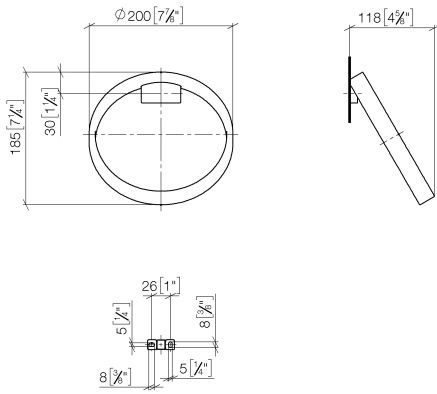

CYO Towel ring round - Dark Chrome

CYO

83 200 811

- width 200mm
- 118mm projection

	Dark Chrome	83 200 811-19
	Chrome	83 200 811-00
	Brushed Platinum	83 200 811-06
	Brushed Durabronze (23kt Gold)	83 200 811-28
	Brushed Dark Platinum	83 200 811-99

83 200 811

mm [inches]

83 200 811

Parts for other
finishes can be found
here: [Chrome](#)

Spare parts list

No.	Item Number	Name	Quantity used	Delivery time
1	90 31 11 004 00 90	pin	1	2
2	09 30 30 167 90	screw	3	2
3	05 17 20 758 00 90	fixing set	1	2