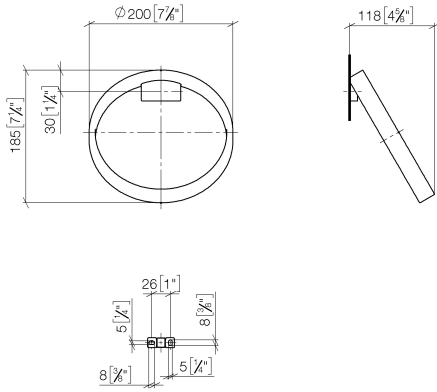

CYO Towel ring round - Dark Chrome

CYO

83 200 811

- width 200mm
- 118mm projection

	Dark Chrome	83 200 811-19
	Chrome	83 200 811-00
	Brushed Platinum	83 200 811-06
	Brushed Durabronze (23kt Gold)	83 200 811-28
	Brushed Dark Platinum	83 200 811-99

CYO Towel ring round - Dark Chrome

83 200 811

mm [inches]

83 200 811

Product version from 4/1/2023

Parts for other
finishes can be found
here: [Chrome](#)

CYO Towel ring round - Dark Chrome

CYO

83 200 811

Spare parts list

Product version from 4/1/2023

No.	Item Number	Name	Quantity used	Delivery time
	90 31 11 004 00 90	pin	5	2