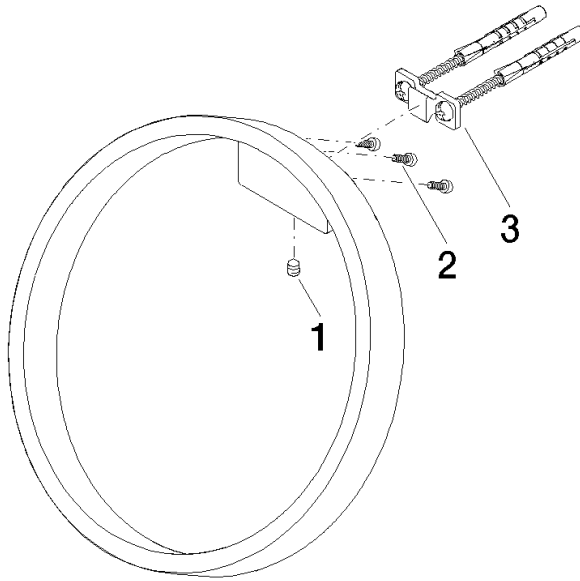

CYO Towel ring round - Dark Chrome

CYO

83 200 811

- width 200mm
- 118mm projection

	Dark Chrome	83 200 811-19
	Chrome	83 200 811-00
	Brushed Platinum	83 200 811-06
	Brushed Durabronze (23kt Gold)	83 200 811-28
	Brushed Dark Platinum	83 200 811-99

CYO Towel ring round - Dark Chrome

83 200 811

mm [inches]

83 200 811

Product version from 4/1/2023

Parts for other
finishes can be found
here: [Chrome](#)

CYO Towel ring round - Dark Chrome

CYO

83 200 811

Spare parts list

Product version from 4/1/2023

No.	Item Number	Name	Quantity used	Delivery time
	90 31 11 004 00 90	pin	5	2