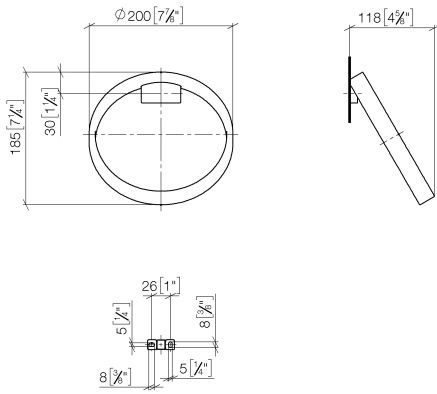

83 200 811

- width 200mm
- 118mm projection

	Brushed Durabronz (23kt Gold)	83 200 811-28
	Chrome	83 200 811-00
	Brushed Platinum	83 200 811-06
	Dark Chrome	83 200 811-19
	Brushed Dark Platinum	83 200 811-99

83 200 811

mm [inches]

83 200 811

Parts for other
finishes can be found
here: [Chrome](#)

Spare parts list

No.	Item Number	Name	Quantity used	Delivery time
1	90 31 11 004 00 90	pin	1	2
2	09 30 30 167 90	screw	3	2
3	05 17 20 758 00 90	fixing set	1	2