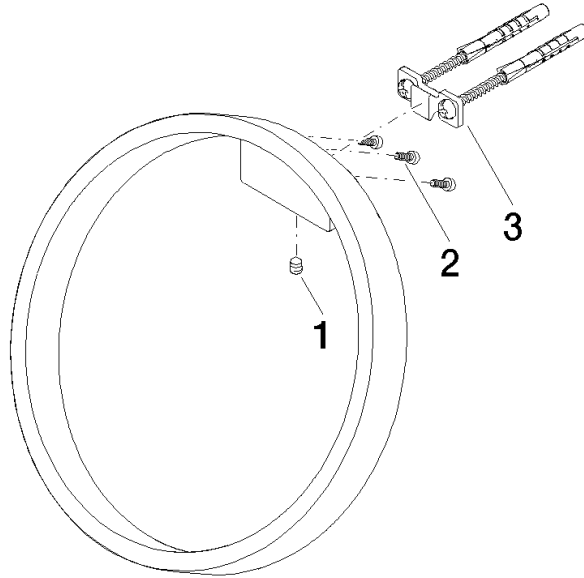

83 200 811

- width 200mm
- 118mm projection

	Brushed Durabronz (23kt Gold)	83 200 811-28
	Chrome	83 200 811-00
	Brushed Platinum	83 200 811-06
	Dark Chrome	83 200 811-19
	Brushed Dark Platinum	83 200 811-99

83 200 811

mm [inches]

83 200 811

Parts for other
finishes can be found
here: [Chrome](#)

Spare parts list

No.	Item Number	Name	Quantity used	Delivery time
1	90 31 11 004 00 90	pin	1	2
2	09 30 30 167 90	screw	3	2
3	05 17 20 758 00 90	fixing set	1	2