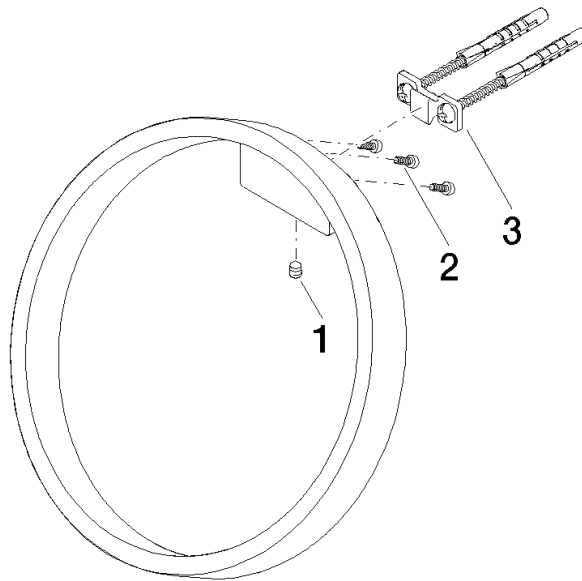

CYO Towel ring round - Brushed Dark Platinum

CYO

83 200 811

- width 200mm
- 118mm projection

	Brushed Dark Platinum	83 200 811-99
	Chrome	83 200 811-00
	Brushed Platinum	83 200 811-06
	Dark Chrome	83 200 811-19
	Brushed Durabronze (23kt Gold)	83 200 811-28

CYO Towel ring round - Brushed Dark Platinum

83 200 811

mm [inches]

83 200 811

**Product version from 4/1/2023**

Parts for other  
finishes can be found  
here: [Chrome](#)

# CYO Towel ring round - Brushed Dark Platinum

CYO

83 200 811

### Product version from 4/1/2023

No.	Item Number	Name	Quantity used	Delivery time
	90 31 11 004 00 90	pin	5	2