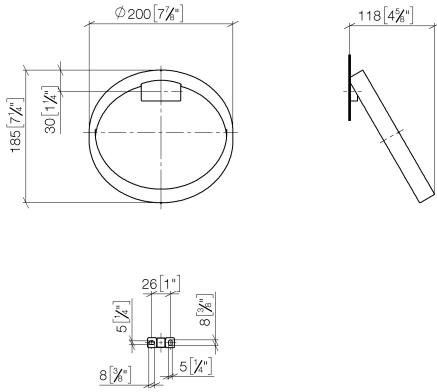

CYO Towel ring round - Brushed Dark Platinum

CYO

83 200 811

- width 200mm
- 118mm projection

	Brushed Dark Platinum	83 200 811-99
	Chrome	83 200 811-00
	Brushed Platinum	83 200 811-06
	Dark Chrome	83 200 811-19
	Brushed Durabronze (23kt Gold)	83 200 811-28

CYO Towel ring round - Brushed Dark Platinum

83 200 811

mm [inches]

83 200 811

**Product version from 4/1/2023**

Parts for other  
finishes can be found  
here: [Chrome](#)