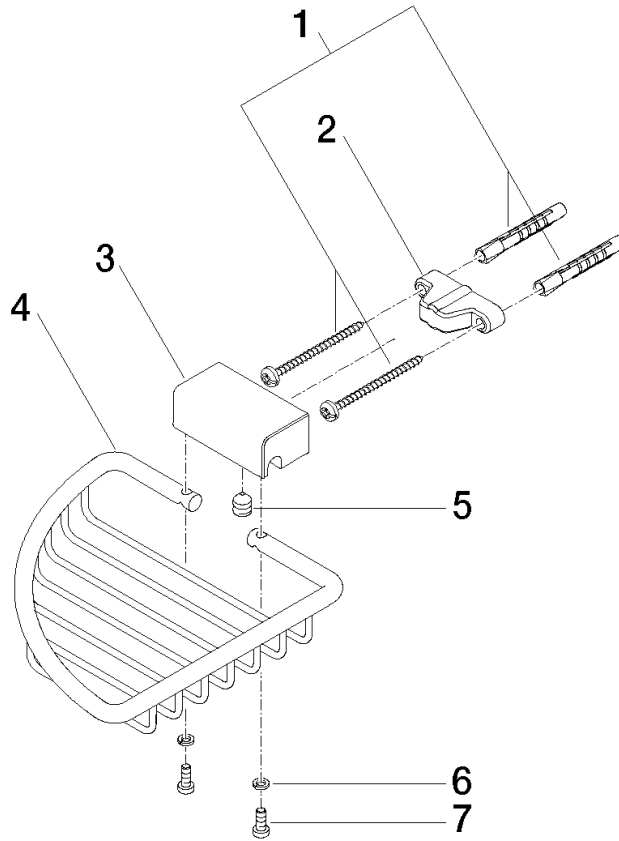

Corner soap basket - Platinum

IMO

83 281 530

- width 150mm
- height 40 mm
- 165mm projection

Fits: IMO, LULU, MADISON, MEM, TARA,
CL.1, LISSÉ, VAIA, META, CYO

	Platinum	83 281 530-08
	Chrome	83 281 530-00
	Brushed Platinum	83 281 530-06
	Durabress (23kt Gold)	83 281 530-09
	Dark Chrome	83 281 530-19
	Light Gold	83 281 530-26
	Brushed Light Gold	83 281 530-27
	Brushed Durabress (23kt Gold)	83 281 530-28
	Matte Black	83 281 530-33
	Brushed Bronze	83 281 530-42
	Brushed Champagne (22kt Gold)	83 281 530-46
	Champagne (22kt Gold)	83 281 530-47
	Brushed Chrome	83 281 530-93
	Brushed Dark Platinum	83 281 530-99

83 281 530

mm [inches]

83 281 530

Product version from 10/1/2023

Parts for other
finishes can be found
here: [Chrome](#)

Corner soap basket - Platinum

IMO

83 281 530

Spare parts list

Product version from 10/1/2023

No.	Item Number	Name	Quantity used	Delivery time
	05 30 31 025 00 90	fixing set	9	2