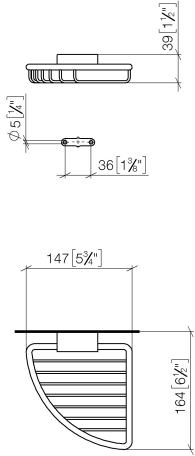

Corner soap basket - Platinum

IMO

83 281 530

- width 150mm
- height 40 mm
- 165mm projection

Fits: IMO, LULU, MADISON, MEM, TARA,
CL.1, LISSÉ, VAIA, META, CYO

	Platinum	83 281 530-08
	Chrome	83 281 530-00
	Brushed Platinum	83 281 530-06
	Durabress (23kt Gold)	83 281 530-09
	Dark Chrome	83 281 530-19
	Light Gold	83 281 530-26
	Brushed Light Gold	83 281 530-27
	Brushed Durabress (23kt Gold)	83 281 530-28
	Matte Black	83 281 530-33
	Brushed Bronze	83 281 530-42
	Brushed Champagne (22kt Gold)	83 281 530-46
	Champagne (22kt Gold)	83 281 530-47
	Brushed Chrome	83 281 530-93
	Brushed Dark Platinum	83 281 530-99

83 281 530

mm [inches]

83 281 530

Product version from 10/1/2023

Parts for other
finishes can be found
here: [Chrome](#)

Corner soap basket - Platinum

IMO

83 281 530

Spare parts list

Product version from 10/1/2023

No.	Item Number	Name	Quantity used	Delivery time
	05 30 31 025 00 90	fixing set	9	2