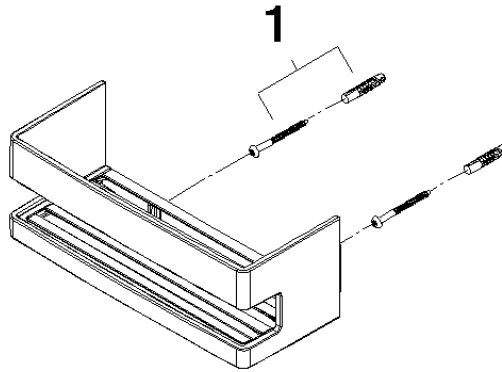

Shower basket for wall mounting - Chrome

---

83 290 832

Product version from 1/1/2023

Parts for other
finishes can be found
here: [Soft Black](#)