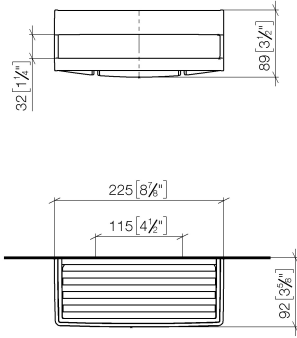

## Shower basket for wall mounting - Chrome

---

83 290 832

- width 225mm
- Height: 89 mm
- Projection: 92 mm

---

	Chrome	83 290 832-00
	Soft Black	83 290 832-69

---

## Shower basket for wall mounting - Chrome

---

83 290 832

mm [inches]