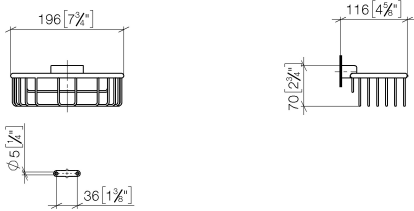

Shower basket for wall mounting - Brushed Light Gold

MADISON

83 290 970

- width 200mm
- height 70 mm
- 115mm projection

Fits: MADISON, MEM, TARA, CL.1, LISSÉ,
VAIA, META, CYO

	Brushed Light Gold	83 290 970-27
	Chrome	83 290 970-00
	Brushed Platinum	83 290 970-06
	Platinum	83 290 970-08
	Durabronze (23kt Gold)	83 290 970-09
	Dark Chrome	83 290 970-19
	Light Gold	83 290 970-26
	Brushed Durabronze (23kt Gold)	83 290 970-28
	Matte Black	83 290 970-33
	Brushed Bronze	83 290 970-42
	Brushed Champagne (22kt Gold)	83 290 970-46
	Champagne (22kt Gold)	83 290 970-47
	Brushed Chrome	83 290 970-93
	Brushed Dark Platinum	83 290 970-99

83 290 970

mm [inches]

83 290 970

Product version from 10/1/2023

Parts for other finishes can be found here: [Chrome](#)

Shower basket for wall mounting - Brushed Light Gold

MADISON

83 290 970