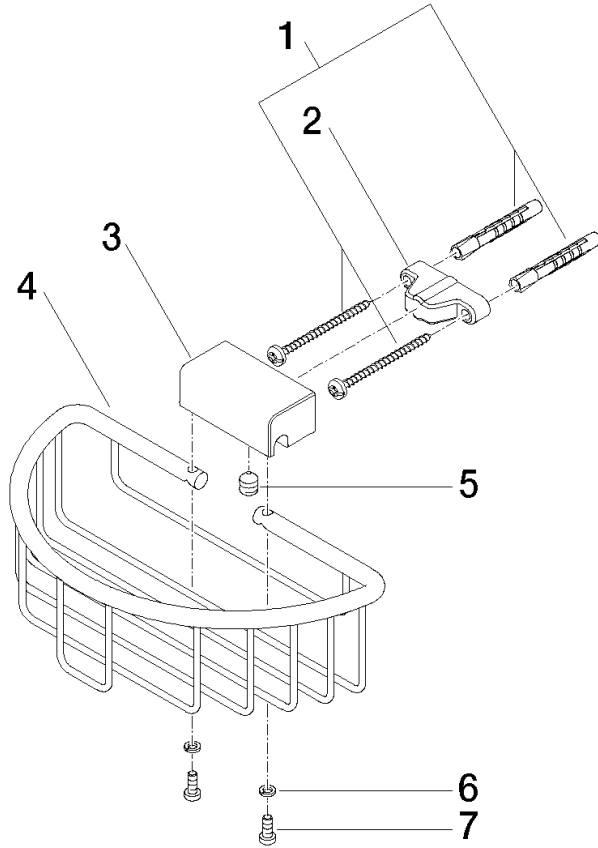

Shower basket for wall mounting - Brushed Light Gold

MADISON

83 290 970

- width 200mm
- height 70 mm
- 115mm projection

Fits: MADISON, MEM, TARA, CL.1, LISSÉ,
VAIA, META, CYO

	Brushed Light Gold	83 290 970-27
	Chrome	83 290 970-00
	Brushed Platinum	83 290 970-06
	Platinum	83 290 970-08
	Durabronze (23kt Gold)	83 290 970-09
	Dark Chrome	83 290 970-19
	Light Gold	83 290 970-26
	Brushed Durabronze (23kt Gold)	83 290 970-28
	Matte Black	83 290 970-33
	Brushed Bronze	83 290 970-42
	Brushed Champagne (22kt Gold)	83 290 970-46
	Champagne (22kt Gold)	83 290 970-47
	Brushed Chrome	83 290 970-93
	Brushed Dark Platinum	83 290 970-99

83 290 970

mm [inches]

83 290 970

Product version from 10/1/2023

Parts for other finishes can be found here: [Chrome](#)

Shower basket for wall mounting - Brushed Light Gold

MADISON

83 290 970

Spare parts list

Product version from 10/1/2023

No.	Item Number	Name	Quantity used	Delivery time
	05 30 31 025 00 90	fixing set	9	2