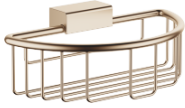

Shower basket for wall mounting - Brushed Light Gold

MADISON

83 290 970

- width 200mm
- height 70 mm
- 115mm projection

Fits: MADISON, MEM, TARA, CL.1, LISSÉ,
VAIA, META, CYO

	Brushed Light Gold	83 290 970-27
	Chrome	83 290 970-00
	Brushed Platinum	83 290 970-06
	Platinum	83 290 970-08
	Durabronze (23kt Gold)	83 290 970-09
	Dark Chrome	83 290 970-19
	Light Gold	83 290 970-26
	Brushed Durabronze (23kt Gold)	83 290 970-28
	Matte Black	83 290 970-33
	Brushed Bronze	83 290 970-42
	Brushed Champagne (22kt Gold)	83 290 970-46
	Champagne (22kt Gold)	83 290 970-47
	Brushed Chrome	83 290 970-93
	Brushed Dark Platinum	83 290 970-99

83 290 970

mm [inches]

83 290 970

Product version from 10/1/2023

Parts for other finishes can be found here: [Chrome](#)

Shower basket for wall mounting - Brushed Light Gold

MADISON

83 290 970