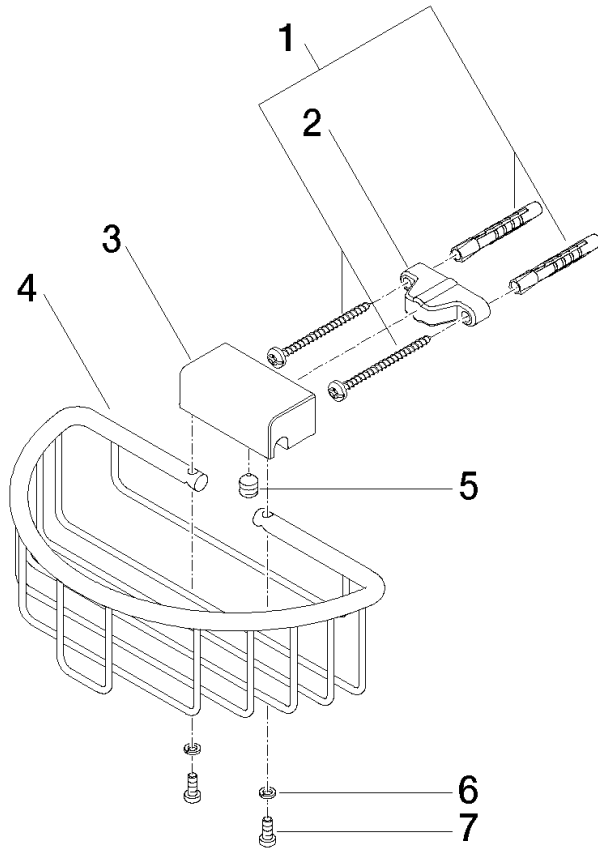

Shower basket for wall mounting - Brushed Durabronze (23kt Gold)

MADISON

83 290 970

- width 200mm
- height 70 mm
- 115mm projection

Fits: MADISON, MEM, TARA, CL.1, LISSÉ,
VAIA, META, CYO

	Brushed Durabronze (23kt Gold)	83 290 970-28
	Chrome	83 290 970-00
	Brushed Platinum	83 290 970-06
	Platinum	83 290 970-08
	Durabronze (23kt Gold)	83 290 970-09
	Dark Chrome	83 290 970-19
	Light Gold	83 290 970-26
	Brushed Light Gold	83 290 970-27
	Matte Black	83 290 970-33
	Brushed Bronze	83 290 970-42
	Brushed Champagne (22kt Gold)	83 290 970-46
	Champagne (22kt Gold)	83 290 970-47
	Brushed Chrome	83 290 970-93
	Brushed Dark Platinum	83 290 970-99

Shower basket for wall mounting - Brushed Durabronz (23kt Gold)

MADISON

83 290 970

mm [inches]

83 290 970

Product version from 10/1/2023

Parts for other finishes can be found here: [Chrome](#)

Shower basket for wall mounting - Brushed Durabron (23kt Gold)

MADISON

83 290 970

Spare parts list

Product version from 10/1/2023

No.	Item Number	Name	Quantity used	Delivery time
	05 30 31 025 00 90	fixing set	9	2