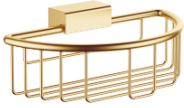

Shower basket for wall mounting - Brushed Durabronze (23kt Gold)

MADISON

83 290 970

- width 200mm
- height 70 mm
- 115mm projection

Fits: MADISON, MEM, TARA, CL.1, LISSÉ,
VAIA, META, CYO

	Brushed Durabronze (23kt Gold)	83 290 970-28
	Chrome	83 290 970-00
	Brushed Platinum	83 290 970-06
	Platinum	83 290 970-08
	Durabronze (23kt Gold)	83 290 970-09
	Dark Chrome	83 290 970-19
	Light Gold	83 290 970-26
	Brushed Light Gold	83 290 970-27
	Matte Black	83 290 970-33
	Brushed Bronze	83 290 970-42
	Brushed Champagne (22kt Gold)	83 290 970-46
	Champagne (22kt Gold)	83 290 970-47
	Brushed Chrome	83 290 970-93
	Brushed Dark Platinum	83 290 970-99

Shower basket for wall mounting - Brushed Durabronz (23kt Gold)

MADISON

83 290 970

mm [inches]

83 290 970

Product version from 10/1/2023

Parts for other finishes can be found here: [Chrome](#)

Shower basket for wall mounting - Brushed Durabron (23kt Gold)