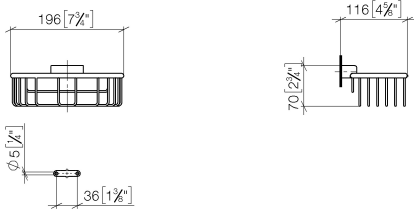

Shower basket for wall mounting - Brushed Durabronze (23kt Gold)

MADISON

83 290 970

- width 200mm
- height 70 mm
- 115mm projection

Fits: MADISON, MEM, TARA, CL.1, LISSÉ,
VAIA, META, CYO

	Brushed Durabronze (23kt Gold)	83 290 970-28
	Chrome	83 290 970-00
	Brushed Platinum	83 290 970-06
	Platinum	83 290 970-08
	Durabronze (23kt Gold)	83 290 970-09
	Dark Chrome	83 290 970-19
	Light Gold	83 290 970-26
	Brushed Light Gold	83 290 970-27
	Matte Black	83 290 970-33
	Brushed Bronze	83 290 970-42
	Brushed Champagne (22kt Gold)	83 290 970-46
	Champagne (22kt Gold)	83 290 970-47
	Brushed Chrome	83 290 970-93
	Brushed Dark Platinum	83 290 970-99

Shower basket for wall mounting - Brushed Durabronz (23kt Gold)

MADISON

83 290 970

mm [inches]

83 290 970

Product version from 10/1/2023

Parts for other finishes can be found here: [Chrome](#)

Shower basket for wall mounting - Brushed Durabron (23kt Gold)

MADISON

83 290 970

Spare parts list

Product version from 10/1/2023

No.	Item Number	Name	Quantity used	Delivery time
	05 30 31 025 00 90	fixing set	9	2