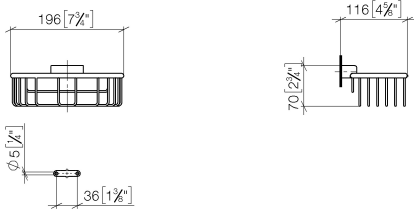

Shower basket for wall mounting - Brushed Bronze

MADISON

83 290 970

- width 200mm
- height 70 mm
- 115mm projection

Fits: MADISON, MEM, TARA, CL.1, LISSÉ,
VAIA, META, CYO

	Brushed Bronze	83 290 970-42
	Chrome	83 290 970-00
	Brushed Platinum	83 290 970-06
	Platinum	83 290 970-08
	Durabronze (23kt Gold)	83 290 970-09
	Dark Chrome	83 290 970-19
	Light Gold	83 290 970-26
	Brushed Light Gold	83 290 970-27
	Brushed Durabronze (23kt Gold)	83 290 970-28
	Matte Black	83 290 970-33
	Brushed Champagne (22kt Gold)	83 290 970-46
	Champagne (22kt Gold)	83 290 970-47
	Brushed Chrome	83 290 970-93
	Brushed Dark Platinum	83 290 970-99

Shower basket for wall mounting - Brushed Bronze

MADISON

83 290 970

mm [inches]

83 290 970

Product version from 10/1/2023

Parts for other finishes can be found here: [Chrome](#)

Shower basket for wall mounting - Brushed Bronze

MADISON

83 290 970

Spare parts list

Product version from 10/1/2023

No.	Item Number	Name	Quantity used	Delivery time
	05 30 31 025 00 90	fixing set	9	2