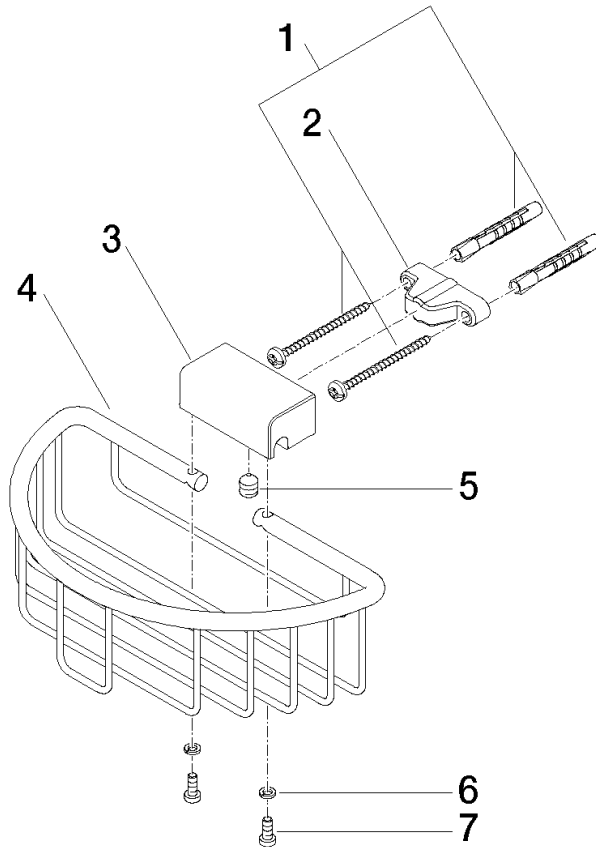

Shower basket for wall mounting - Brushed Bronze

MADISON

83 290 970

- width 200mm
- height 70 mm
- 115mm projection

Fits: MADISON, MEM, TARA, CL.1, LISSÉ,
VAIA, META, CYO

	Brushed Bronze	83 290 970-42
	Chrome	83 290 970-00
	Brushed Platinum	83 290 970-06
	Platinum	83 290 970-08
	Durabronze (23kt Gold)	83 290 970-09
	Dark Chrome	83 290 970-19
	Light Gold	83 290 970-26
	Brushed Light Gold	83 290 970-27
	Brushed Durabronze (23kt Gold)	83 290 970-28
	Matte Black	83 290 970-33
	Brushed Champagne (22kt Gold)	83 290 970-46
	Champagne (22kt Gold)	83 290 970-47
	Brushed Chrome	83 290 970-93
	Brushed Dark Platinum	83 290 970-99

Shower basket for wall mounting - Brushed Bronze

MADISON

83 290 970

mm [inches]

83 290 970

Product version from 10/1/2023

Parts for other finishes can be found here: [Chrome](#)

Shower basket for wall mounting - Brushed Bronze

MADISON

83 290 970

Spare parts list

Product version from 10/1/2023

No.	Item Number	Name	Quantity used	Delivery time
	05 30 31 025 00 90	fixing set	9	2