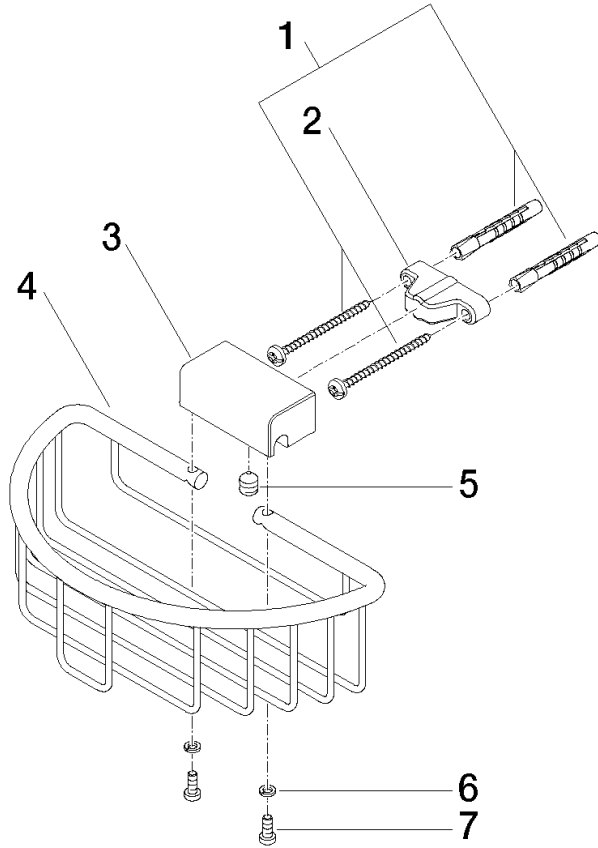

Shower basket for wall mounting - Brushed Dark Platinum

MADISON

83 290 970

- width 200mm
- height 70 mm
- 115mm projection

Fits: MADISON, MEM, TARA, CL.1, LISSÉ,
VAIA, META, CYO

	Brushed Dark Platinum	83 290 970-99
	Chrome	83 290 970-00
	Brushed Platinum	83 290 970-06
	Platinum	83 290 970-08
	Durabress (23kt Gold)	83 290 970-09
	Dark Chrome	83 290 970-19
	Light Gold	83 290 970-26
	Brushed Light Gold	83 290 970-27
	Brushed Durabress (23kt Gold)	83 290 970-28
	Matte Black	83 290 970-33
	Brushed Bronze	83 290 970-42
	Brushed Champagne (22kt Gold)	83 290 970-46
	Champagne (22kt Gold)	83 290 970-47
	Brushed Chrome	83 290 970-93

Shower basket for wall mounting - Brushed Dark Platinum

MADISON

83 290 970

mm [inches]

83 290 970

Product version from 10/1/2023

Parts for other finishes can be found here: [Chrome](#)

Shower basket for wall mounting - Brushed Dark Platinum

MADISON

83 290 970

Spare parts list

Product version from 10/1/2023

No.	Item Number	Name	Quantity used	Delivery time
	05 30 31 025 00 90	fixing set	9	2