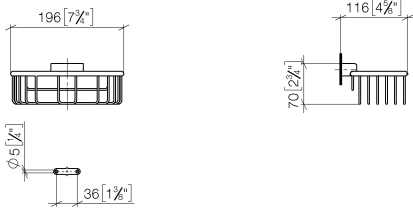

Shower basket for wall mounting - Brushed Dark Platinum

MADISON

83 290 970

- width 200mm
- height 70 mm
- 115mm projection

Fits: MADISON, MEM, TARA, CL.1, LISSÉ,
VAIA, META, CYO

	Brushed Dark Platinum	83 290 970-99
	Chrome	83 290 970-00
	Brushed Platinum	83 290 970-06
	Platinum	83 290 970-08
	Durabress (23kt Gold)	83 290 970-09
	Dark Chrome	83 290 970-19
	Light Gold	83 290 970-26
	Brushed Light Gold	83 290 970-27
	Brushed Durabress (23kt Gold)	83 290 970-28
	Matte Black	83 290 970-33
	Brushed Bronze	83 290 970-42
	Brushed Champagne (22kt Gold)	83 290 970-46
	Champagne (22kt Gold)	83 290 970-47
	Brushed Chrome	83 290 970-93

Shower basket for wall mounting - Brushed Dark Platinum

MADISON

83 290 970

mm [inches]

83 290 970

Product version from 10/1/2023

Parts for other finishes can be found here: [Chrome](#)

Shower basket for wall mounting - Brushed Dark Platinum

MADISON

83 290 970

Spare parts list

Product version from 10/1/2023

No.	Item Number	Name	Quantity used	Delivery time
	05 30 31 025 00 90	fixing set	9	2