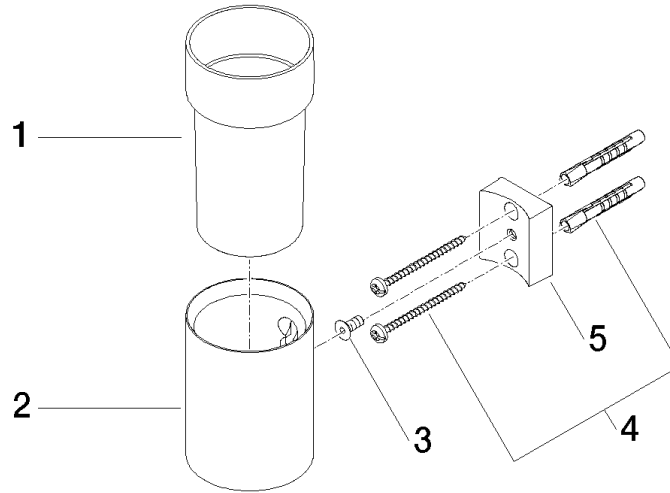

83 400 979

- crystal glass, transparent
- width 60mm
- height 120 mm
- 110mm projection

Fits: MADISON, MEM, TARA, CL.1, LISSÉ,  
VAIA, META, CYO

	Chrome	83 400 979-00
	Brushed Platinum	83 400 979-06
	Platinum	83 400 979-08
	Durabress (23kt Gold)	83 400 979-09
	Dark Chrome	83 400 979-19
	Light Gold	83 400 979-26
	Brushed Light Gold	83 400 979-27
	Brushed Durabress (23kt Gold)	83 400 979-28
	Matte Black	83 400 979-33
	Brushed Bronze	83 400 979-42
	Brushed Champagne (22kt Gold)	83 400 979-46
	Champagne (22kt Gold)	83 400 979-47
	Brushed Chrome	83 400 979-93
	Brushed Dark Platinum	83 400 979-99

83 400 979

mm [inches]

83 400 979

**Product version from 10/1/2023**

Parts for other finishes can be found here: [Brushed](#)  
[Platinum](#)

Tumbler holder wall model - Chrome

MADISON

83 400 979

**Spare parts list**

**Product version from 10/1/2023**

No.	Item Number	Name	Quantity used	Delivery time
	90 90 00 008 00 84	glass	5	2