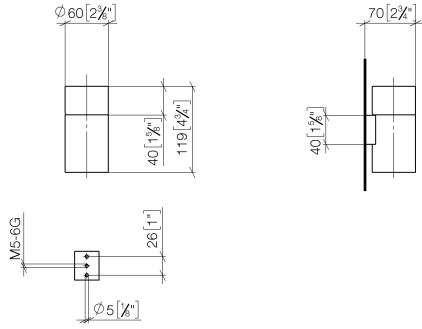

83 400 979

- crystal glass, transparent
- width 60mm
- height 120 mm
- 110mm projection

Fits: MADISON, MEM, TARA, CL.1, LISSÉ,  
VAIA, META, CYO

	Chrome	83 400 979-00
	Brushed Platinum	83 400 979-06
	Platinum	83 400 979-08
	Durabress (23kt Gold)	83 400 979-09
	Dark Chrome	83 400 979-19
	Light Gold	83 400 979-26
	Brushed Light Gold	83 400 979-27
	Brushed Durabress (23kt Gold)	83 400 979-28
	Matte Black	83 400 979-33
	Brushed Bronze	83 400 979-42
	Brushed Champagne (22kt Gold)	83 400 979-46
	Champagne (22kt Gold)	83 400 979-47
	Brushed Chrome	83 400 979-93
	Brushed Dark Platinum	83 400 979-99

83 400 979

mm [inches]

83 400 979

**Product version from 10/1/2023**

Parts for other finishes can be found here: [Brushed](#)  
[Platinum](#)

Tumbler holder wall model - Chrome

MADISON

83 400 979

**Spare parts list**

**Product version from 10/1/2023**

No.	Item Number	Name	Quantity used	Delivery time
	90 90 00 008 00 84	glass	5	2