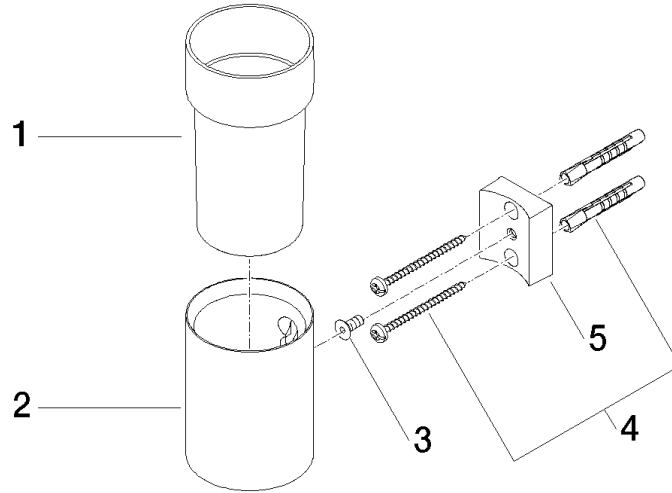

Tumbler holder wall model - Dark Chrome

MADISON

83 400 979

- crystal glass, transparent
- width 60mm
- height 120 mm
- 110mm projection

Fits: MADISON, MEM, TARA, CL.1, LISSÉ,
VAIA, META, CYO

	Dark Chrome	83 400 979-19
	Chrome	83 400 979-00
	Brushed Platinum	83 400 979-06
	Platinum	83 400 979-08
	Durabrand (23kt Gold)	83 400 979-09
	Light Gold	83 400 979-26
	Brushed Light Gold	83 400 979-27
	Brushed Durabrand (23kt Gold)	83 400 979-28
	Matte Black	83 400 979-33
	Brushed Bronze	83 400 979-42
	Brushed Champagne (22kt Gold)	83 400 979-46
	Champagne (22kt Gold)	83 400 979-47
	Brushed Chrome	83 400 979-93
	Brushed Dark Platinum	83 400 979-99

83 400 979

mm [inches]

83 400 979

Parts for other
finishes can be found
here: [Chrome](#)

Spare parts list