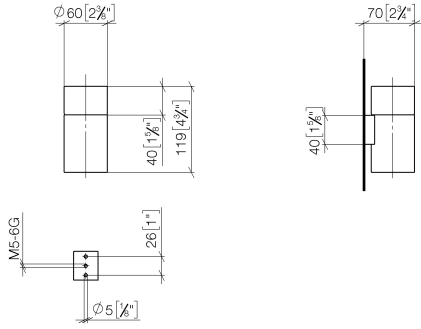

Tumbler holder wall model - Dark Chrome

MADISON

83 400 979

- crystal glass, transparent
- width 60mm
- height 120 mm
- 110mm projection

Fits: MADISON, MEM, TARA, CL.1, LISSÉ,
VAIA, META, CYO

	Dark Chrome	83 400 979-19
	Chrome	83 400 979-00
	Brushed Platinum	83 400 979-06
	Platinum	83 400 979-08
	Durabrand (23kt Gold)	83 400 979-09
	Light Gold	83 400 979-26
	Brushed Light Gold	83 400 979-27
	Brushed Durabrand (23kt Gold)	83 400 979-28
	Matte Black	83 400 979-33
	Brushed Bronze	83 400 979-42
	Brushed Champagne (22kt Gold)	83 400 979-46
	Champagne (22kt Gold)	83 400 979-47
	Brushed Chrome	83 400 979-93
	Brushed Dark Platinum	83 400 979-99

83 400 979

mm [inches]

83 400 979

Parts for other
finishes can be found
here: [Chrome](#)

Spare parts list