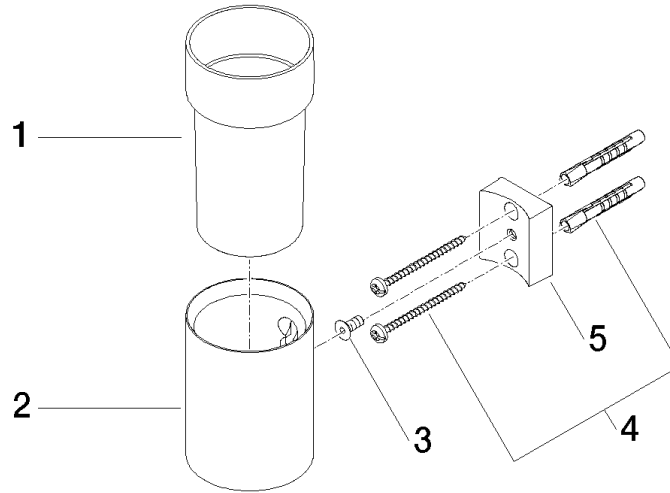

Tumbler holder wall model - Brushed Light Gold

MADISON

83 400 979

- crystal glass, transparent
- width 60mm
- height 120 mm
- 110mm projection

Fits: MADISON, MEM, TARA, CL.1, LISSÉ,
VAIA, META, CYO

	Brushed Light Gold	83 400 979-27
	Chrome	83 400 979-00
	Brushed Platinum	83 400 979-06
	Platinum	83 400 979-08
	Durabress (23kt Gold)	83 400 979-09
	Dark Chrome	83 400 979-19
	Light Gold	83 400 979-26
	Brushed Durabress (23kt Gold)	83 400 979-28
	Matte Black	83 400 979-33
	Brushed Bronze	83 400 979-42
	Brushed Champagne (22kt Gold)	83 400 979-46
	Champagne (22kt Gold)	83 400 979-47
	Brushed Chrome	83 400 979-93
	Brushed Dark Platinum	83 400 979-99

Tumbler holder wall model - Brushed Light Gold

MADISON

83 400 979

mm [inches]

83 400 979

Product version from 10/1/2023

Parts for other finishes can be found here: [Chrome](#)

Tumbler holder wall model - Brushed Light Gold

MADISON

83 400 979

Spare parts list

Product version from 10/1/2023

No.	Item Number	Name	Quantity used	Delivery time
	90 90 00 008 00 84	glass	5	2