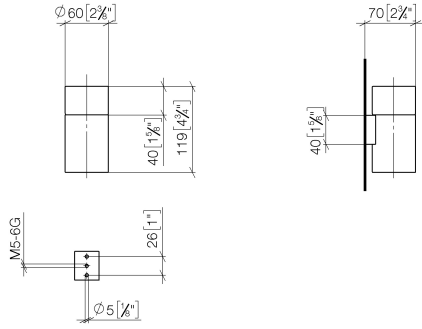

Tumbler holder wall model - Brushed Light Gold

MADISON

83 400 979

- crystal glass, transparent
- width 60mm
- height 120 mm
- 110mm projection

Fits: MADISON, MEM, TARA, CL.1, LISSÉ,
VAIA, META, CYO

	Brushed Light Gold	83 400 979-27
	Chrome	83 400 979-00
	Brushed Platinum	83 400 979-06
	Platinum	83 400 979-08
	Durabress (23kt Gold)	83 400 979-09
	Dark Chrome	83 400 979-19
	Light Gold	83 400 979-26
	Brushed Durabress (23kt Gold)	83 400 979-28
	Matte Black	83 400 979-33
	Brushed Bronze	83 400 979-42
	Brushed Champagne (22kt Gold)	83 400 979-46
	Champagne (22kt Gold)	83 400 979-47
	Brushed Chrome	83 400 979-93
	Brushed Dark Platinum	83 400 979-99

Tumbler holder wall model - Brushed Light Gold

MADISON

83 400 979

mm [inches]

83 400 979

Product version from 10/1/2023

Parts for other finishes can be found here: [Chrome](#)

Tumbler holder wall model - Brushed Light Gold

MADISON

83 400 979

Spare parts list

Product version from 10/1/2023

No.	Item Number	Name	Quantity used	Delivery time
	90 90 00 008 00 84	glass	5	2