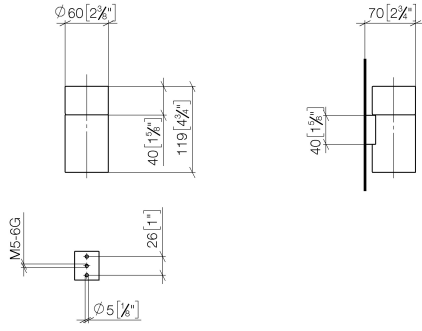

**Tumbler holder wall model - Brushed Chrome**

MADISON

83 400 979

- crystal glass, transparent
- width 60mm
- height 120 mm
- 110mm projection

Fits: MADISON, MEM, TARA, CL.1, LISSÉ,  
VAIA, META, CYO

	Brushed Chrome	83 400 979-93
	Chrome	83 400 979-00
	Brushed Platinum	83 400 979-06
	Platinum	83 400 979-08
	Durabress (23kt Gold)	83 400 979-09
	Dark Chrome	83 400 979-19
	Light Gold	83 400 979-26
	Brushed Light Gold	83 400 979-27
	Brushed Durabress (23kt Gold)	83 400 979-28
	Matte Black	83 400 979-33
	Brushed Bronze	83 400 979-42
	Brushed Champagne (22kt Gold)	83 400 979-46
	Champagne (22kt Gold)	83 400 979-47
	Brushed Dark Platinum	83 400 979-99

83 400 979

mm [inches]

83 400 979

**Product version from 10/1/2023**

Parts for other finishes can be found here: [Chrome](#)

Tumbler holder wall model - Brushed Chrome

MADISON

83 400 979

**Spare parts list**

**Product version from 10/1/2023**

No.	Item Number	Name	Quantity used	Delivery time
	90 90 00 008 00 84	glass	5	2