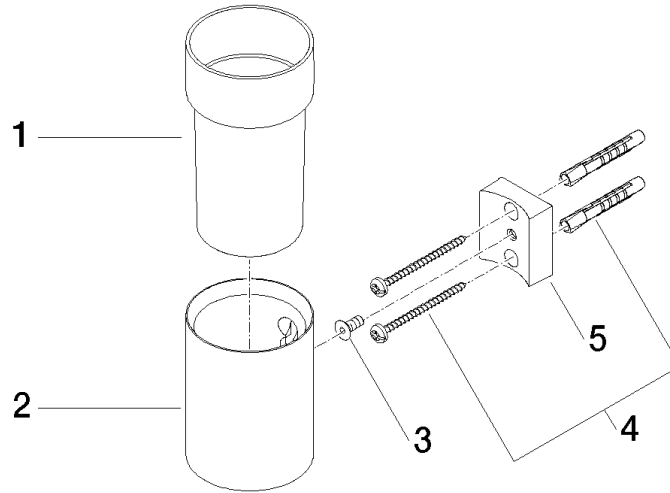

**Tumbler holder wall model - Brushed Chrome**

MADISON

83 400 979

- crystal glass, transparent
- width 60mm
- height 120 mm
- 110mm projection

Fits: MADISON, MEM, TARA, CL.1, LISSÉ,  
VAIA, META, CYO

	Brushed Chrome	83 400 979-93
	Chrome	83 400 979-00
	Brushed Platinum	83 400 979-06
	Platinum	83 400 979-08
	Durabress (23kt Gold)	83 400 979-09
	Dark Chrome	83 400 979-19
	Light Gold	83 400 979-26
	Brushed Light Gold	83 400 979-27
	Brushed Durabress (23kt Gold)	83 400 979-28
	Matte Black	83 400 979-33
	Brushed Bronze	83 400 979-42
	Brushed Champagne (22kt Gold)	83 400 979-46
	Champagne (22kt Gold)	83 400 979-47
	Brushed Dark Platinum	83 400 979-99

83 400 979

mm [inches]

83 400 979

**Product version from 10/1/2023**

Parts for other finishes can be found here: [Chrome](#)

Tumbler holder wall model - Brushed Chrome

MADISON

83 400 979

**Spare parts list**

**Product version from 10/1/2023**

No.	Item Number	Name	Quantity used	Delivery time
	90 90 00 008 00 84	glass	5	2