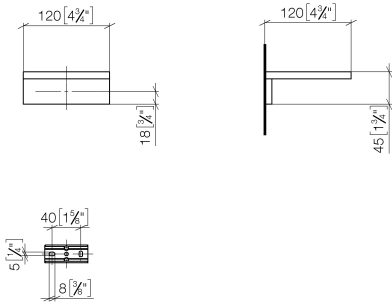

Soap dish wall model - Champagne (22kt Gold)

MEM

83 410 780

- width 120mm
- height 45 mm
- 120mm projection

Fits: MEM, CYO

	Champagne (22kt Gold)	83 410 780-47
	Chrome	83 410 780-00
	Brushed Platinum	83 410 780-06
	Platinum	83 410 780-08
	Dark Chrome	83 410 780-19
	Brushed Durabross (23kt Gold)	83 410 780-28
	Brushed Champagne (22kt Gold)	83 410 780-46
	Brushed Dark Platinum	83 410 780-99

# Soap dish wall model - Champagne (22kt Gold)

MEM

83 410 780

mm [inches]

83 410 780

Parts for other  
finishes can be found  
here: [Chrome](#)

Soap dish wall model - Champagne (22kt Gold)

MEM