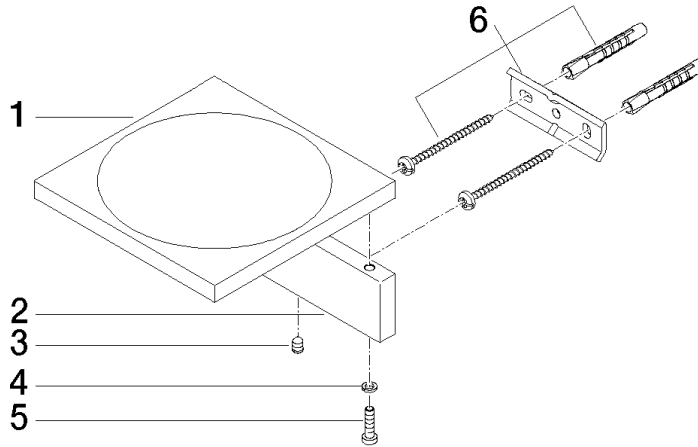

Soap dish wall model - Champagne (22kt Gold)

MEM

83 410 780

- width 120mm
- height 45 mm
- 120mm projection

Fits: MEM, CYO

	Champagne (22kt Gold)	83 410 780-47
	Chrome	83 410 780-00
	Brushed Platinum	83 410 780-06
	Platinum	83 410 780-08
	Dark Chrome	83 410 780-19
	Brushed Durabross (23kt Gold)	83 410 780-28
	Brushed Champagne (22kt Gold)	83 410 780-46
	Brushed Dark Platinum	83 410 780-99

# Soap dish wall model - Champagne (22kt Gold)

MEM

83 410 780

mm [inches]

83 410 780

Parts for other  
finishes can be found  
here: [Chrome](#)

Soap dish wall model - Champagne (22kt Gold)

MEM