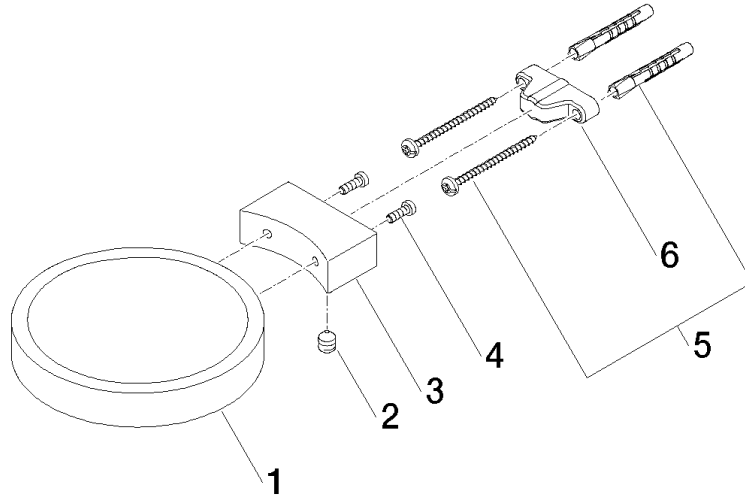

Soap dish wall model - Brushed Platinum

MADISON

83 410 979

- width 120mm
- height 20 mm
- 145mm projection

Fits: MADISON, MEM, TARA, CL.1, LISSÉ,
VAIA, META, CYO

	Brushed Platinum	83 410 979-06
	Chrome	83 410 979-00
	Platinum	83 410 979-08
	Durabress (23kt Gold)	83 410 979-09
	Dark Chrome	83 410 979-19
	Light Gold	83 410 979-26
	Brushed Light Gold	83 410 979-27
	Brushed Durabress (23kt Gold)	83 410 979-28
	Matte Black	83 410 979-33
	Brushed Bronze	83 410 979-42
	Brushed Champagne (22kt Gold)	83 410 979-46
	Champagne (22kt Gold)	83 410 979-47
	Brushed Chrome	83 410 979-93
	Brushed Dark Platinum	83 410 979-99

83 410 979

mm [inches]

83 410 979

Product version from 10/1/2023

Parts for other
finishes can be found
here: [Chrome](#)

Soap dish wall model - Brushed Platinum

MADISON

83 410 979

Spare parts list

Product version from 10/1/2023

No.	Item Number	Name	Quantity used	Delivery time
	08 17 97 570-06	dish	7	10