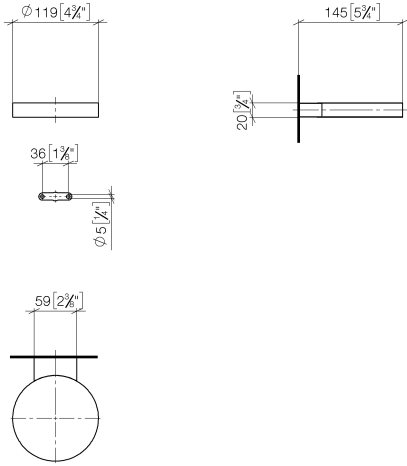

Soap dish wall model - Brushed Platinum

MADISON

83 410 979

- width 120mm
- height 20 mm
- 145mm projection

Fits: MADISON, MEM, TARA, CL.1, LISSÉ,
VAIA, META, CYO

	Brushed Platinum	83 410 979-06
	Chrome	83 410 979-00
	Platinum	83 410 979-08
	Durabress (23kt Gold)	83 410 979-09
	Dark Chrome	83 410 979-19
	Light Gold	83 410 979-26
	Brushed Light Gold	83 410 979-27
	Brushed Durabress (23kt Gold)	83 410 979-28
	Matte Black	83 410 979-33
	Brushed Bronze	83 410 979-42
	Brushed Champagne (22kt Gold)	83 410 979-46
	Champagne (22kt Gold)	83 410 979-47
	Brushed Chrome	83 410 979-93
	Brushed Dark Platinum	83 410 979-99

83 410 979

mm [inches]

83 410 979

Product version from 10/1/2023

Parts for other
finishes can be found
here: [Chrome](#)

Soap dish wall model - Brushed Platinum

MADISON

83 410 979

Spare parts list

Product version from 10/1/2023

No.	Item Number	Name	Quantity used	Delivery time
	08 17 97 570-06	dish	7	10