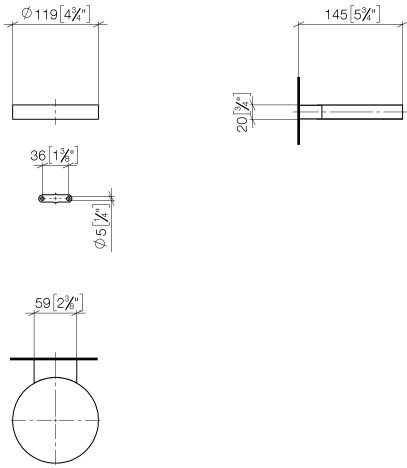

83 410 979

- width 120mm
- height 20 mm
- 145mm projection

Fits: MADISON, MEM, TARA, CL.1, LISSÉ,
VAIA, META, CYO

	Platinum	83 410 979-08
	Chrome	83 410 979-00
	Brushed Platinum	83 410 979-06
	Durabress (23kt Gold)	83 410 979-09
	Dark Chrome	83 410 979-19
	Light Gold	83 410 979-26
	Brushed Light Gold	83 410 979-27
	Brushed Durabress (23kt Gold)	83 410 979-28
	Matte Black	83 410 979-33
	Brushed Bronze	83 410 979-42
	Brushed Champagne (22kt Gold)	83 410 979-46
	Champagne (22kt Gold)	83 410 979-47
	Brushed Chrome	83 410 979-93
	Brushed Dark Platinum	83 410 979-99

83 410 979

mm [inches]

83 410 979

Product version from 10/1/2023

Parts for other
finishes can be found
here: [Chrome](#)

Soap dish wall model - Platinum

MADISON

83 410 979

Spare parts list

Product version from 10/1/2023

No.	Item Number	Name	Quantity used	Delivery time
	08 17 97 570-08	dish	7	40