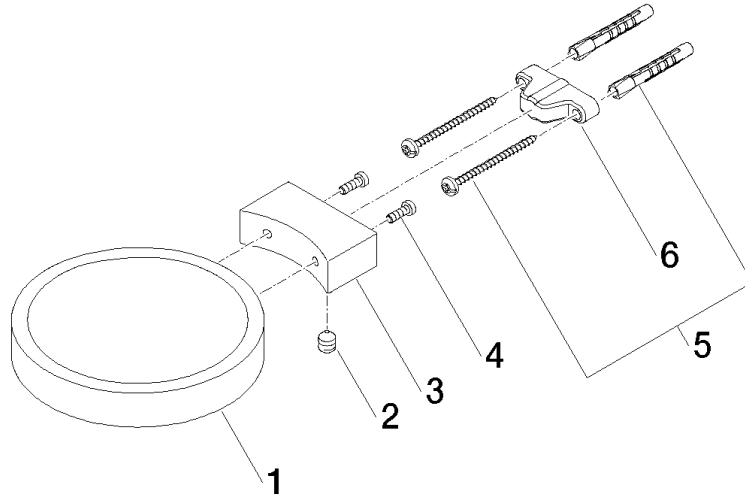

83 410 979

- width 120mm
- height 20 mm
- 145mm projection

Fits: MADISON, MEM, TARA, CL.1, LISSÉ,
VAIA, META, CYO

	Platinum	83 410 979-08
	Chrome	83 410 979-00
	Brushed Platinum	83 410 979-06
	Durabress (23kt Gold)	83 410 979-09
	Dark Chrome	83 410 979-19
	Light Gold	83 410 979-26
	Brushed Light Gold	83 410 979-27
	Brushed Durabress (23kt Gold)	83 410 979-28
	Matte Black	83 410 979-33
	Brushed Bronze	83 410 979-42
	Brushed Champagne (22kt Gold)	83 410 979-46
	Champagne (22kt Gold)	83 410 979-47
	Brushed Chrome	83 410 979-93
	Brushed Dark Platinum	83 410 979-99

83 410 979

mm [inches]

83 410 979

Product version from 10/1/2023

Parts for other
finishes can be found
here: [Chrome](#)

Soap dish wall model - Platinum

MADISON

83 410 979

Spare parts list

Product version from 10/1/2023

No.	Item Number	Name	Quantity used	Delivery time
	08 17 97 570-08	dish	7	40