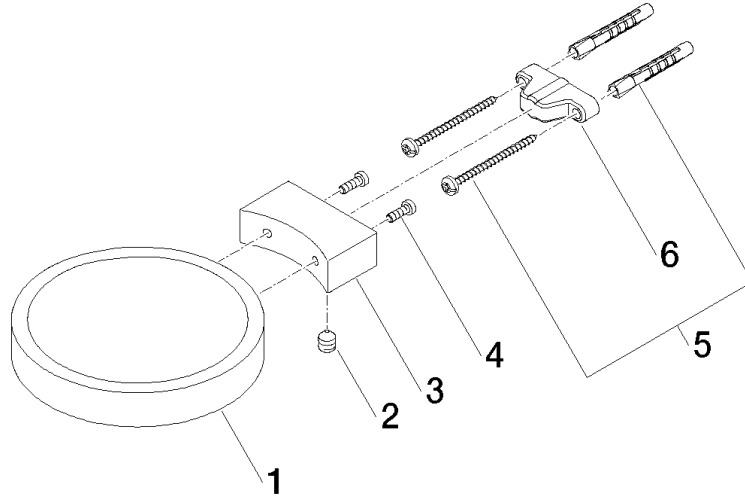

Soap dish wall model - Dark Chrome

MADISON

83 410 979

- width 120mm
- height 20 mm
- 145mm projection

Fits: MADISON, MEM, TARA, CL.1, LISSÉ,
VAIA, META, CYO

	Dark Chrome	83 410 979-19
	Chrome	83 410 979-00
	Brushed Platinum	83 410 979-06
	Platinum	83 410 979-08
	Durabronze (23kt Gold)	83 410 979-09
	Light Gold	83 410 979-26
	Brushed Light Gold	83 410 979-27
	Brushed Durabronze (23kt Gold)	83 410 979-28
	Matte Black	83 410 979-33
	Brushed Bronze	83 410 979-42
	Brushed Champagne (22kt Gold)	83 410 979-46
	Champagne (22kt Gold)	83 410 979-47
	Brushed Chrome	83 410 979-93
	Brushed Dark Platinum	83 410 979-99

83 410 979

mm [inches]

83 410 979

Parts for other
finishes can be found
here: [Chrome](#)

Spare parts list