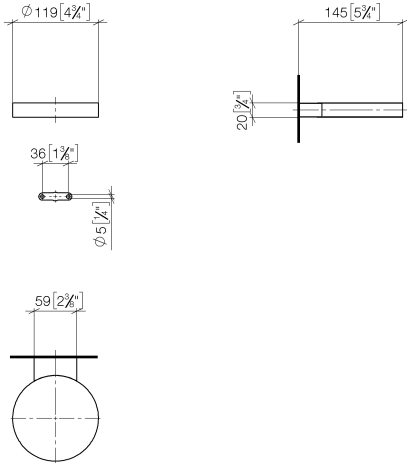

Soap dish wall model - Dark Chrome

MADISON

83 410 979

- width 120mm
- height 20 mm
- 145mm projection

Fits: MADISON, MEM, TARA, CL.1, LISSÉ,
VAIA, META, CYO

	Dark Chrome	83 410 979-19
	Chrome	83 410 979-00
	Brushed Platinum	83 410 979-06
	Platinum	83 410 979-08
	Durabronze (23kt Gold)	83 410 979-09
	Light Gold	83 410 979-26
	Brushed Light Gold	83 410 979-27
	Brushed Durabronze (23kt Gold)	83 410 979-28
	Matte Black	83 410 979-33
	Brushed Bronze	83 410 979-42
	Brushed Champagne (22kt Gold)	83 410 979-46
	Champagne (22kt Gold)	83 410 979-47
	Brushed Chrome	83 410 979-93
	Brushed Dark Platinum	83 410 979-99

83 410 979

mm [inches]

83 410 979

Parts for other
finishes can be found
here: [Chrome](#)

Spare parts list