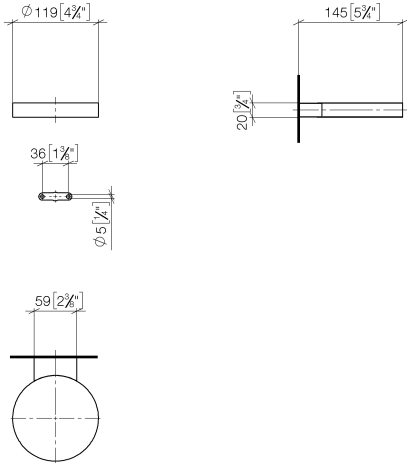

**Soap dish wall model - Brushed Durabronz (23kt Gold)**

MADISON

83 410 979

- width 120mm
- height 20 mm
- 145mm projection

Fits: MADISON, MEM, TARA, CL.1, LISSÉ,  
VAIA, META, CYO

	Brushed Durabronz (23kt Gold)	83 410 979-28
	Chrome	83 410 979-00
	Brushed Platinum	83 410 979-06
	Platinum	83 410 979-08
	Durabronz (23kt Gold)	83 410 979-09
	Dark Chrome	83 410 979-19
	Light Gold	83 410 979-26
	Brushed Light Gold	83 410 979-27
	Matte Black	83 410 979-33
	Brushed Bronze	83 410 979-42
	Brushed Champagne (22kt Gold)	83 410 979-46
	Champagne (22kt Gold)	83 410 979-47
	Brushed Chrome	83 410 979-93
	Brushed Dark Platinum	83 410 979-99

83 410 979

mm [inches]

83 410 979

**Product version from 10/1/2023**

Parts for other  
finishes can be found  
here: [Chrome](#)

Soap dish wall model - Brushed Durabross (23kt Gold)

MADISON

83 410 979