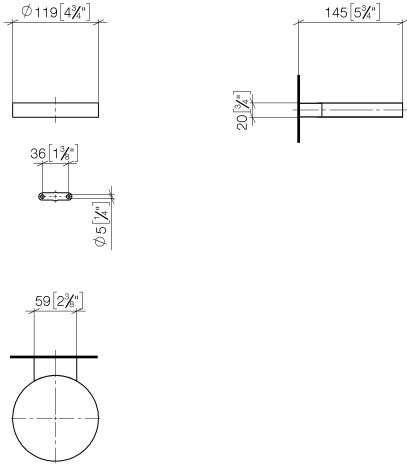

Soap dish wall model - Brushed Chrome

MADISON

83 410 979

- width 120mm
- height 20 mm
- 145mm projection

Fits: MADISON, MEM, TARA, CL.1, LISSÉ,
VAIA, META, CYO

	Brushed Chrome	83 410 979-93
	Chrome	83 410 979-00
	Brushed Platinum	83 410 979-06
	Platinum	83 410 979-08
	Durabress (23kt Gold)	83 410 979-09
	Dark Chrome	83 410 979-19
	Light Gold	83 410 979-26
	Brushed Light Gold	83 410 979-27
	Brushed Durabress (23kt Gold)	83 410 979-28
	Matte Black	83 410 979-33
	Brushed Bronze	83 410 979-42
	Brushed Champagne (22kt Gold)	83 410 979-46
	Champagne (22kt Gold)	83 410 979-47
	Brushed Dark Platinum	83 410 979-99

83 410 979

mm [inches]

83 410 979

Product version from 10/1/2023

Parts for other
finishes can be found
here: [Chrome](#)

Soap dish wall model - Brushed Chrome

MADISON

83 410 979

Spare parts list

Product version from 10/1/2023

No.	Item Number	Name	Quantity used	Delivery time
	08 17 97 570-93	dish	7	20