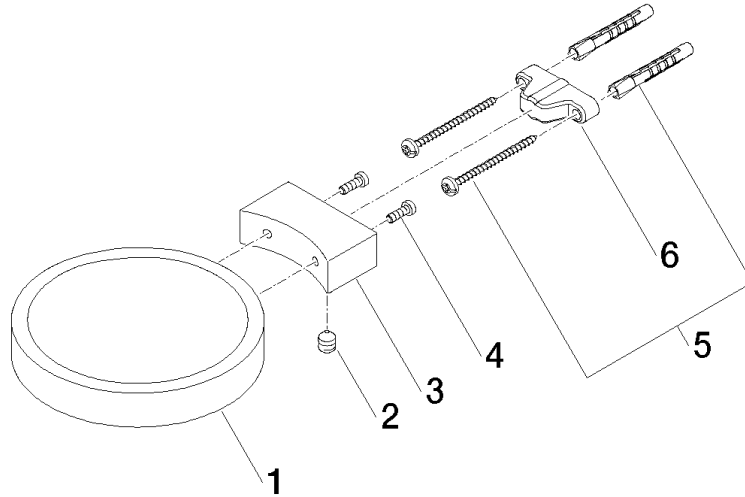

Soap dish wall model - Brushed Chrome

MADISON

83 410 979

- width 120mm
- height 20 mm
- 145mm projection

Fits: MADISON, MEM, TARA, CL.1, LISSÉ,
VAIA, META, CYO

	Brushed Chrome	83 410 979-93
	Chrome	83 410 979-00
	Brushed Platinum	83 410 979-06
	Platinum	83 410 979-08
	Durabress (23kt Gold)	83 410 979-09
	Dark Chrome	83 410 979-19
	Light Gold	83 410 979-26
	Brushed Light Gold	83 410 979-27
	Brushed Durabress (23kt Gold)	83 410 979-28
	Matte Black	83 410 979-33
	Brushed Bronze	83 410 979-42
	Brushed Champagne (22kt Gold)	83 410 979-46
	Champagne (22kt Gold)	83 410 979-47
	Brushed Dark Platinum	83 410 979-99

83 410 979

mm [inches]

83 410 979

Product version from 10/1/2023

Parts for other
finishes can be found
here: [Chrome](#)

Soap dish wall model - Brushed Chrome

MADISON

83 410 979

Spare parts list

Product version from 10/1/2023

No.	Item Number	Name	Quantity used	Delivery time
	08 17 97 570-93	dish	7	20