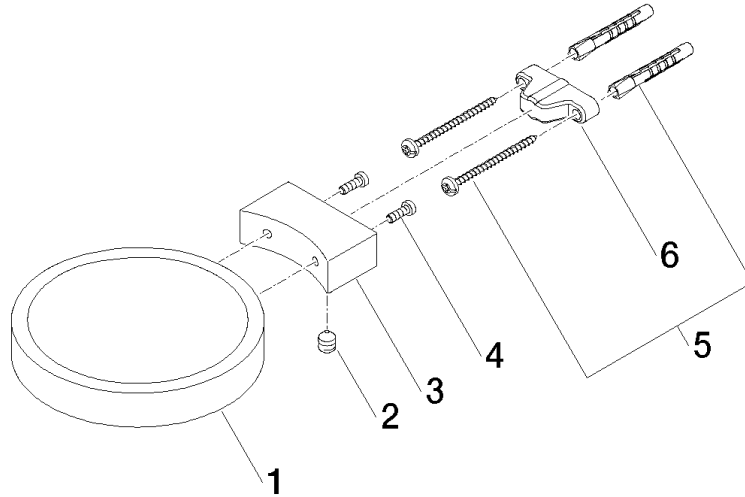

Soap dish wall model - Brushed Dark Platinum

MADISON

83 410 979

- width 120mm
- height 20 mm
- 145mm projection

Fits: MADISON, MEM, TARA, CL.1, LISSÉ,
VAIA, META, CYO

	Brushed Dark Platinum	83 410 979-99
	Chrome	83 410 979-00
	Brushed Platinum	83 410 979-06
	Platinum	83 410 979-08
	Durabrand (23kt Gold)	83 410 979-09
	Dark Chrome	83 410 979-19
	Light Gold	83 410 979-26
	Brushed Light Gold	83 410 979-27
	Brushed Durabrand (23kt Gold)	83 410 979-28
	Matte Black	83 410 979-33
	Brushed Bronze	83 410 979-42
	Brushed Champagne (22kt Gold)	83 410 979-46
	Champagne (22kt Gold)	83 410 979-47
	Brushed Chrome	83 410 979-93

83 410 979

mm [inches]

83 410 979

Product version from 10/1/2023

Parts for other
finishes can be found
here: [Chrome](#)

Soap dish wall model - Brushed Dark Platinum

MADISON

83 410 979