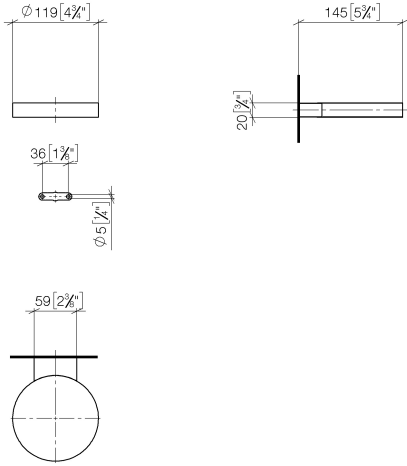

Soap dish wall model - Brushed Dark Platinum

MADISON

83 410 979

- width 120mm
- height 20 mm
- 145mm projection

Fits: MADISON, MEM, TARA, CL.1, LISSÉ,
VAIA, META, CYO

	Brushed Dark Platinum	83 410 979-99
	Chrome	83 410 979-00
	Brushed Platinum	83 410 979-06
	Platinum	83 410 979-08
	Durabrand (23kt Gold)	83 410 979-09
	Dark Chrome	83 410 979-19
	Light Gold	83 410 979-26
	Brushed Light Gold	83 410 979-27
	Brushed Durabrand (23kt Gold)	83 410 979-28
	Matte Black	83 410 979-33
	Brushed Bronze	83 410 979-42
	Brushed Champagne (22kt Gold)	83 410 979-46
	Champagne (22kt Gold)	83 410 979-47
	Brushed Chrome	83 410 979-93

83 410 979

mm [inches]

83 410 979

Product version from 10/1/2023

Parts for other
finishes can be found
here: [Chrome](#)

Soap dish wall model - Brushed Dark Platinum

MADISON

83 410 979