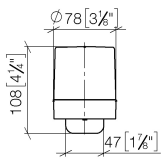

Dispenser wall model - Chrome

83 435 832

- width 78mm
- height 108 mm
- 250 ml bottle
- 94mm projection

	Chrome	83 435 832-00
	Soft Black	83 435 832-69

Dispenser wall model - Chrome

83 435 832

mm [inches]

Dispenser wall model - Chrome

83 435 832

Product version from 1/1/2023

Parts for other finishes can be found here: [Soft Black](#)

Dispenser wall model - Chrome

83 435 832

Spare parts list

Product version from 1/1/2023

No.	Item Number	Name	Quantity used	Delivery time
	05 30 31 025 00 90	fixing set	1	2