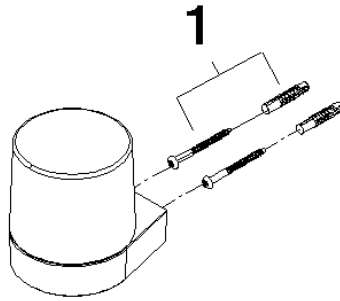

Dispenser wall model - Chrome

83 435 832

- width 78mm
- height 108 mm
- 250 ml bottle
- 94mm projection

	Chrome	83 435 832-00
	Soft Black	83 435 832-69

Dispenser wall model - Chrome

83 435 832

mm [inches]

Dispenser wall model - Chrome

83 435 832

Product version from 1/1/2023

Parts for other finishes can be found here: [Soft Black](#)

Dispenser wall model - Chrome

83 435 832

Spare parts list

Product version from 1/1/2023

No.	Item Number	Name	Quantity used	Delivery time
	05 30 31 025 00 90	fixing set	1	2