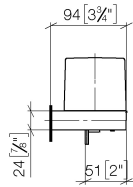

Dispenser wall model - Chrome

83 435 832

- width 78mm
- height 108 mm
- 250 ml bottle
- 94mm projection

	Chrome	83 435 832-00
	Soft Black	83 435 832-69

Dispenser wall model - Chrome

83 435 832

mm [inches]

Dispenser wall model - Chrome

83 435 832

Product version from 1/1/2023

Parts for other finishes can be found here: [Soft Black](#)

Dispenser wall model - Chrome

83 435 832

Spare parts list

Product version from 1/1/2023

No.	Item Number	Name	Quantity used	Delivery time
	05 30 31 025 00 90	fixing set	1	2