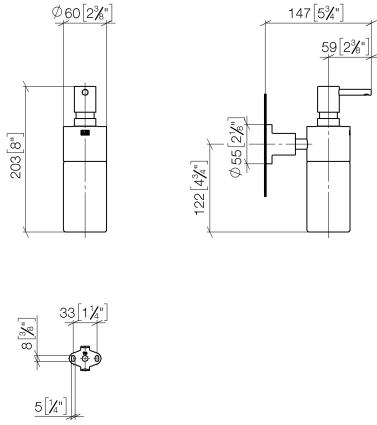

83 435 892

- bottle made of crystal glass, matt
- width 60mm
- height 200 mm
- rosette Ø 55 mm
- 250 ml bottle
- 144mm projection

	Brushed Bronze	83 435 892-42
	Chrome	83 435 892-00
	Brushed Platinum	83 435 892-06
	Platinum	83 435 892-08
	Dark Chrome	83 435 892-19
	Brushed Durabronze (23kt Gold)	83 435 892-28
	Matte Black	83 435 892-33
	Brushed Champagne (22kt Gold)	83 435 892-46
	Champagne (22kt Gold)	83 435 892-47
	Brushed Chrome	83 435 892-93
	Brushed Dark Platinum	83 435 892-99

83 435 892

mm [inches]

83 435 892

Product version from 4/1/2024

Parts for other
finishes can be found
here: [Chrome](#)

TARA Dispenser wall model - Brushed Bronze

TARA

83 435 892

Spare parts list

Product version from 4/1/2024

No.	Item Number	Name	Quantity used	Delivery time
	90 10 10 535 00-42	dispenser	10	30