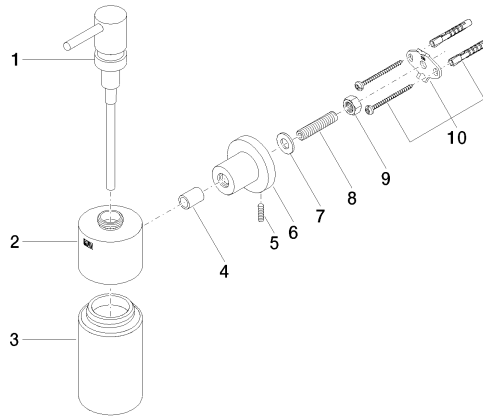

83 435 892

- bottle made of crystal glass, matt
- width 60mm
- height 200 mm
- rosette Ø 55 mm
- 250 ml bottle
- 144mm projection

	Brushed Bronze	83 435 892-42
	Chrome	83 435 892-00
	Brushed Platinum	83 435 892-06
	Platinum	83 435 892-08
	Dark Chrome	83 435 892-19
	Brushed Durabronze (23kt Gold)	83 435 892-28
	Matte Black	83 435 892-33
	Brushed Champagne (22kt Gold)	83 435 892-46
	Champagne (22kt Gold)	83 435 892-47
	Brushed Chrome	83 435 892-93
	Brushed Dark Platinum	83 435 892-99

83 435 892

mm [inches]

83 435 892

Product version from 4/1/2024

Parts for other
finishes can be found
here: [Chrome](#)

TARA Dispenser wall model - Brushed Bronze

TARA

83 435 892

Spare parts list

Product version from 4/1/2024

No.	Item Number	Name	Quantity used	Delivery time
	90 10 10 535 00-42	dispenser	10	30