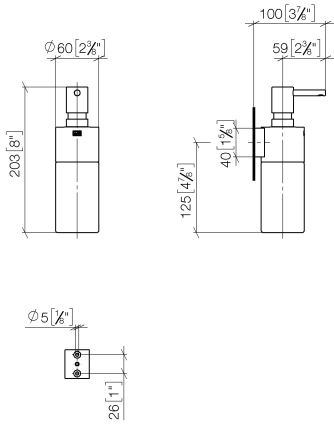

**Dispenser wall model - Chrome**

MADISON

83 435 970

- bottle made of crystal glass, matt
- width 60mm
- height 200 mm
- 250 ml bottle
- 96mm projection

Fits: MADISON, MEM, TARA, CL.1, LISSÉ,  
VAIA, META, CYO

83 435 970

mm [inches]

83 435 970

**Product version from 10/1/2023**

Parts for other  
finishes can be found  
here: Brushed  
Platinum

Dispenser wall model - Chrome

MADISON

83 435 970

**Spare parts list**

**Product version from 10/1/2023**

No.	Item Number	Name	Quantity used	Delivery time
	90 10 10 535 00-00	dispenser	6	10