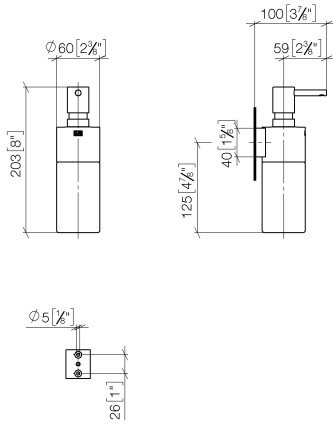

83 435 970

- bottle made of crystal glass, matt
- width 60mm
- height 200 mm
- 250 ml bottle
- 96mm projection

Fits: MADISON, MEM, TARA, CL.1, LISSÉ,
VAIA, META, CYO

	Platinum	83 435 970-08
	Chrome	83 435 970-00
	Brushed Platinum	83 435 970-06
	Dark Chrome	83 435 970-19
	Light Gold	83 435 970-26
	Brushed Light Gold	83 435 970-27
	Brushed Durabronze (23kt Gold)	83 435 970-28
	Matte Black	83 435 970-33
	Brushed Bronze	83 435 970-42
	Brushed Champagne (22kt Gold)	83 435 970-46
	Champagne (22kt Gold)	83 435 970-47
	Brushed Chrome	83 435 970-93
	Brushed Dark Platinum	83 435 970-99

83 435 970

mm [inches]

83 435 970

Product version from 10/1/2023

Parts for other
finishes can be found
here: [Chrome](#)

Dispenser wall model - Platinum

MADISON

83 435 970

Spare parts list

Product version from 10/1/2023

No.	Item Number	Name	Quantity used	Delivery time
	90 10 10 535 00-08	dispenser	6	40