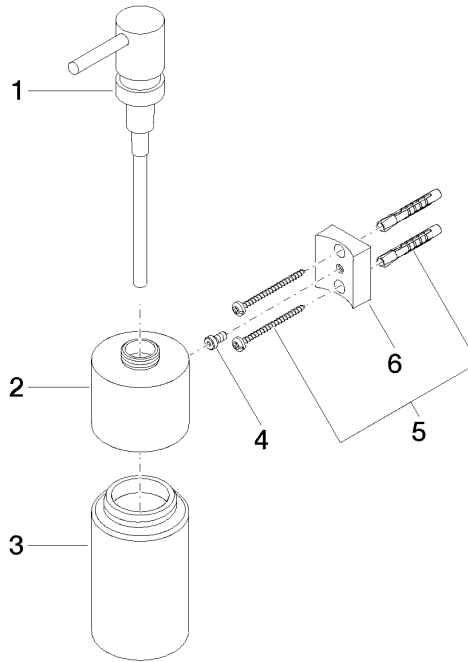

83 435 970

- bottle made of crystal glass, matt
- width 60mm
- height 200 mm
- 250 ml bottle
- 96mm projection

Fits: MADISON, MEM, TARA, CL.1, LISSÉ,
VAIA, META, CYO

	Platinum	83 435 970-08
	Chrome	83 435 970-00
	Brushed Platinum	83 435 970-06
	Dark Chrome	83 435 970-19
	Light Gold	83 435 970-26
	Brushed Light Gold	83 435 970-27
	Brushed Durabronze (23kt Gold)	83 435 970-28
	Matte Black	83 435 970-33
	Brushed Bronze	83 435 970-42
	Brushed Champagne (22kt Gold)	83 435 970-46
	Champagne (22kt Gold)	83 435 970-47
	Brushed Chrome	83 435 970-93
	Brushed Dark Platinum	83 435 970-99

83 435 970

mm [inches]

83 435 970

Product version from 10/1/2023

Parts for other
finishes can be found
here: [Chrome](#)

Dispenser wall model - Platinum

MADISON

83 435 970

Spare parts list

Product version from 10/1/2023

No.	Item Number	Name	Quantity used	Delivery time
	90 10 10 535 00-08	dispenser	6	40