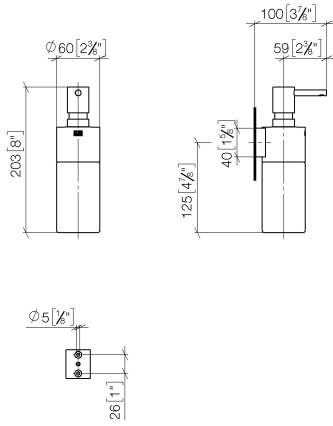

Dispenser wall model - Champagne (22kt Gold)

MADISON

83 435 970

- bottle made of crystal glass, matt
- width 60mm
- height 200 mm
- 250 ml bottle
- 96mm projection

Fits: MADISON, MEM, TARA, CL.1, LISSÉ,
VAIA, META, CYO

83 435 970

mm [inches]

83 435 970

Product version from 10/1/2023

Parts for other
finishes can be found
here: [Chrome](#)

Dispenser wall model - Champagne (22kt Gold)

MADISON

83 435 970

Spare parts list

Product version from 10/1/2023

No.	Item Number	Name	Quantity used	Delivery time
	90 10 10 535 00-47	dispenser	6	30