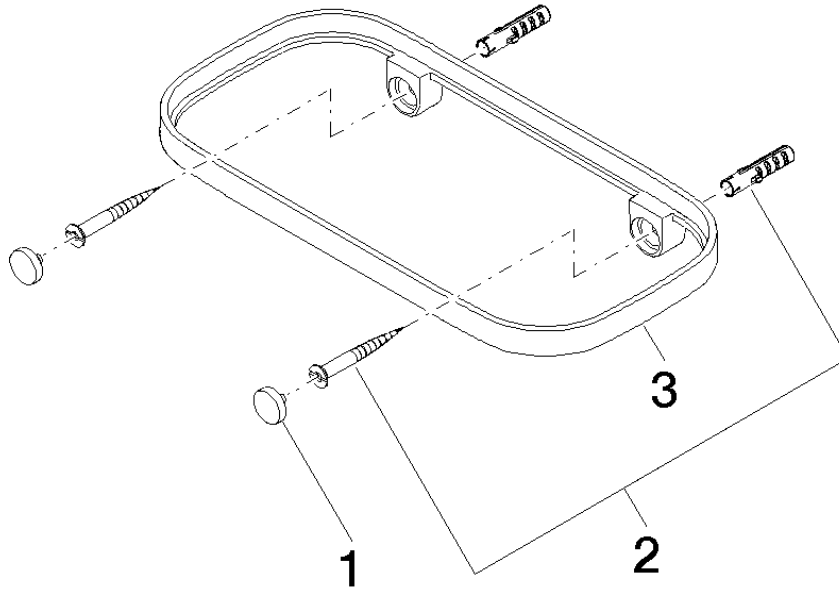

83 481 970

Product version from 10/1/2023

Parts for other
finishes can be found
here: Brushed
Platinum