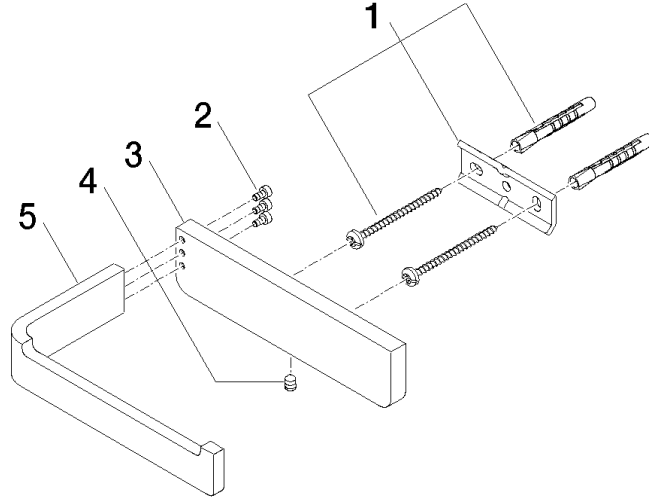

LULU Tissue holder without cover - Chrome

LULU

83 500 710

- width 140mm
- height 35 mm
- 87mm projection

	Chrome	83 500 710-00
	Brushed Platinum	83 500 710-06

83 500 710

mm [inches]

83 500 710

Parts for other
finishes can be found
here: Brushed
Platinum

LULU Tissue holder without cover - Chrome

LULU

83 500 710

Spare parts list

No.	Item Number	Name	Quantity used	Delivery time
	05 17 20 718 00 90	fixing set	5	2