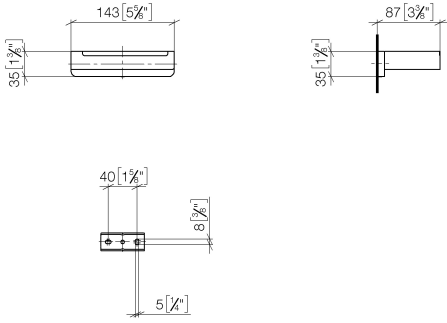

LULU Tissue holder without cover - Chrome

LULU

83 500 710

- width 140mm
- height 35 mm
- 87mm projection

	Chrome	83 500 710-00
	Brushed Platinum	83 500 710-06

83 500 710

mm [inches]

83 500 710

Parts for other
finishes can be found
here: Brushed
Platinum

LULU Tissue holder without cover - Chrome

LULU

83 500 710

Spare parts list

No.	Item Number	Name	Quantity used	Delivery time
	05 17 20 718 00 90	fixing set	5	2