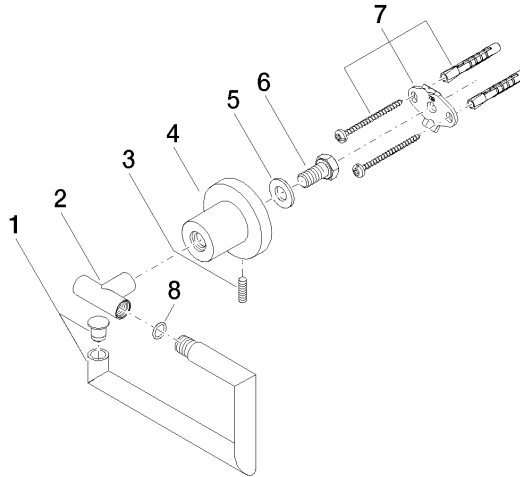

83 500 892

- width 152mm
- height 100 mm
- rosette Ø 55 mm
- 72mm projection

	Platinum	83 500 892-08
	Chrome	83 500 892-00
	Brushed Platinum	83 500 892-06
	Dark Chrome	83 500 892-19
	Brushed Durabronze (23kt Gold)	83 500 892-28
	Matte Black	83 500 892-33
	Brushed Bronze	83 500 892-42
	Brushed Champagne (22kt Gold)	83 500 892-46
	Champagne (22kt Gold)	83 500 892-47
	Brushed Chrome	83 500 892-93
	Brushed Dark Platinum	83 500 892-99

83 500 892

mm [inches]

83 500 892

Product version from 4/1/2024

Parts for other
finishes can be found
here: [Chrome](#)

83 500 892

Spare parts list

Product version from 4/1/2024

No.	Item Number	Name	Quantity used	Delivery time
	90 28 22 640 00-08	holder	8	-

Spare part can no longer be ordered, please order the replacement item