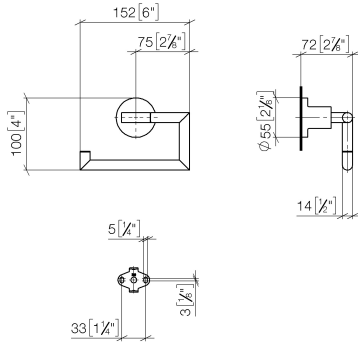

83 500 892

- width 152mm
- height 100 mm
- rosette Ø 55 mm
- 72mm projection

	Platinum	83 500 892-08
	Chrome	83 500 892-00
	Brushed Platinum	83 500 892-06
	Dark Chrome	83 500 892-19
	Brushed Durabronze (23kt Gold)	83 500 892-28
	Matte Black	83 500 892-33
	Brushed Bronze	83 500 892-42
	Brushed Champagne (22kt Gold)	83 500 892-46
	Champagne (22kt Gold)	83 500 892-47
	Brushed Chrome	83 500 892-93
	Brushed Dark Platinum	83 500 892-99

83 500 892

mm [inches]

83 500 892

Product version from 4/1/2024

Parts for other
finishes can be found
here: [Chrome](#)

83 500 892

Spare parts list

Product version from 4/1/2024

No.	Item Number	Name	Quantity used	Delivery time
	90 28 22 640 00-08	holder	8	-

Spare part can no longer be ordered, please order the replacement item