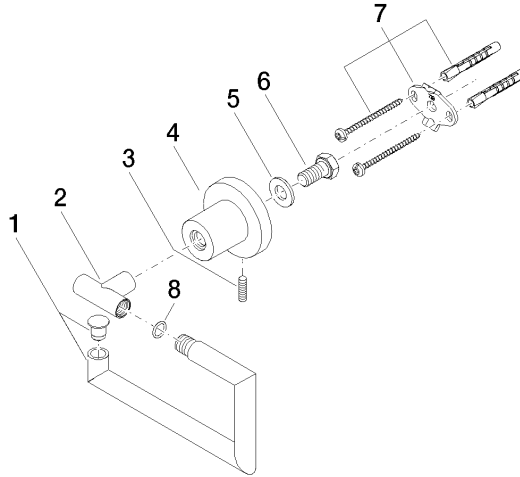

83 500 892

- width 152mm
- height 100 mm
- rosette Ø 55 mm
- 72mm projection

	Dark Chrome	83 500 892-19
	Chrome	83 500 892-00
	Brushed Platinum	83 500 892-06
	Platinum	83 500 892-08
	Brushed Durabronze (23kt Gold)	83 500 892-28
	Matte Black	83 500 892-33
	Brushed Bronze	83 500 892-42
	Brushed Champagne (22kt Gold)	83 500 892-46
	Champagne (22kt Gold)	83 500 892-47
	Brushed Chrome	83 500 892-93
	Brushed Dark Platinum	83 500 892-99

83 500 892

mm [inches]

83 500 892

Parts for other
finishes can be found
here: [Chrome](#)

83 500 892

Spare parts list