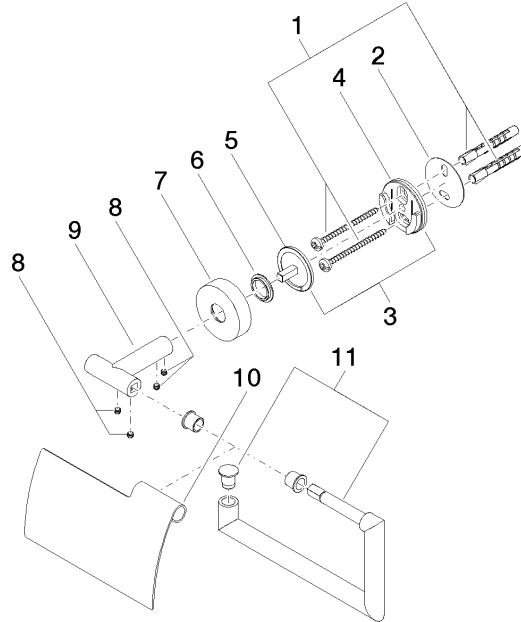

Tissue holder with cover - Brushed Platinum

LISSÉ

83 510 979

- width 150mm
- height 95 mm
- rosette Ø 40 mm
- 40mm projection

Fits: LISSÉ, META

	Brushed Platinum	83 510 979-06
	Chrome	83 510 979-00
	Dark Chrome	83 510 979-19
	Light Gold	83 510 979-26
	Brushed Light Gold	83 510 979-27
	Matte Black	83 510 979-33
	Brushed Bronze	83 510 979-42
	Brushed Champagne (22kt Gold)	83 510 979-46
	Champagne (22kt Gold)	83 510 979-47
	Brushed Chrome	83 510 979-93
	Brushed Dark Platinum	83 510 979-99

83 510 979

mm [inches]

83 510 979

**Product version from 7/1/2023**

Parts for other finishes can be found here: [Chrome](#)

Tissue holder with cover - Brushed Platinum

LISSE

83 510 979

**Spare parts list**

**Product version from 7/1/2023**

No.	Item Number	Name	Quantity used	Delivery time
	05 30 31 025 00 90	fixing set	14	2