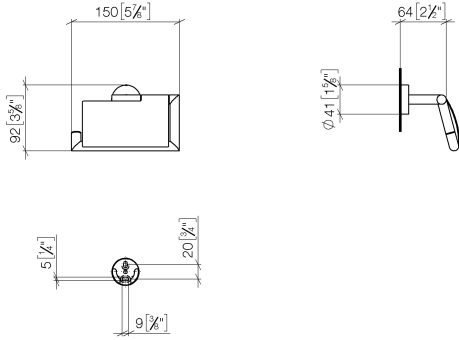

Tissue holder with cover - Brushed Platinum

LISSÉ

83 510 979

- width 150mm
- height 95 mm
- rosette Ø 40 mm
- 40mm projection

Fits: LISSÉ, META

	Brushed Platinum	83 510 979-06
	Chrome	83 510 979-00
	Dark Chrome	83 510 979-19
	Light Gold	83 510 979-26
	Brushed Light Gold	83 510 979-27
	Matte Black	83 510 979-33
	Brushed Bronze	83 510 979-42
	Brushed Champagne (22kt Gold)	83 510 979-46
	Champagne (22kt Gold)	83 510 979-47
	Brushed Chrome	83 510 979-93
	Brushed Dark Platinum	83 510 979-99

83 510 979

mm [inches]

83 510 979

**Product version from 7/1/2023**

Parts for other finishes can be found here: [Chrome](#)

Tissue holder with cover - Brushed Platinum

LISSE

83 510 979

**Spare parts list**

**Product version from 7/1/2023**

No.	Item Number	Name	Quantity used	Delivery time
	05 30 31 025 00 90	fixing set	14	2