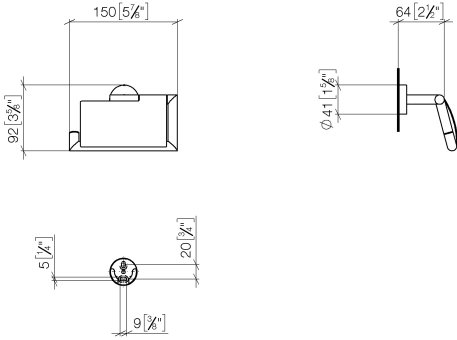

83 510 979

- width 150mm
- height 95 mm
- rosette Ø 40 mm
- 40mm projection

Fits: LISSÉ, META

	Matte Black	83 510 979-33
	Chrome	83 510 979-00
	Brushed Platinum	83 510 979-06
	Dark Chrome	83 510 979-19
	Light Gold	83 510 979-26
	Brushed Light Gold	83 510 979-27
	Brushed Bronze	83 510 979-42
	Brushed Champagne (22kt Gold)	83 510 979-46
	Champagne (22kt Gold)	83 510 979-47
	Brushed Chrome	83 510 979-93
	Brushed Dark Platinum	83 510 979-99

83 510 979

mm [inches]

83 510 979

**Product version from 7/1/2023**

Parts for other finishes can be found here: [Chrome](#)

Tissue holder with cover - Matte Black

LISSE

83 510 979

**Spare parts list**

**Product version from 7/1/2023**

No.	Item Number	Name	Quantity used	Delivery time
	05 30 31 025 00 90	fixing set	14	2