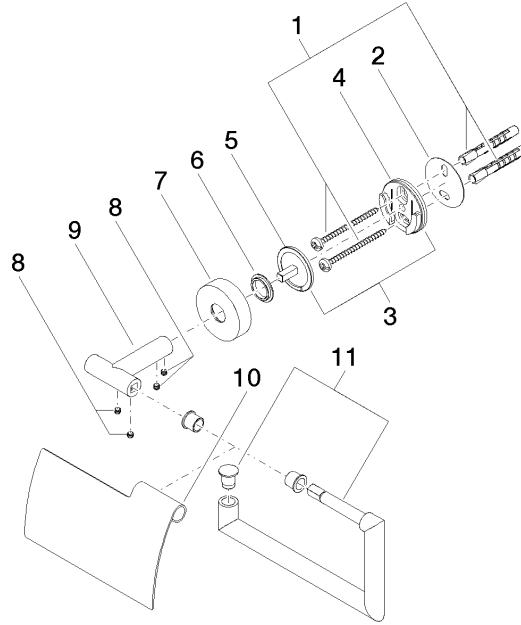

83 510 979

- width 150mm
- height 95 mm
- rosette Ø 40 mm
- 40mm projection

Fits: LISSÉ, META

	Matte Black	83 510 979-33
	Chrome	83 510 979-00
	Brushed Platinum	83 510 979-06
	Dark Chrome	83 510 979-19
	Light Gold	83 510 979-26
	Brushed Light Gold	83 510 979-27
	Brushed Bronze	83 510 979-42
	Brushed Champagne (22kt Gold)	83 510 979-46
	Champagne (22kt Gold)	83 510 979-47
	Brushed Chrome	83 510 979-93
	Brushed Dark Platinum	83 510 979-99

83 510 979

mm [inches]

83 510 979

**Product version from 7/1/2023**

Parts for other finishes can be found here: [Chrome](#)

Tissue holder with cover - Matte Black

LISSE

83 510 979

**Spare parts list**

**Product version from 7/1/2023**

No.	Item Number	Name	Quantity used	Delivery time
	05 30 31 025 00 90	fixing set	14	2