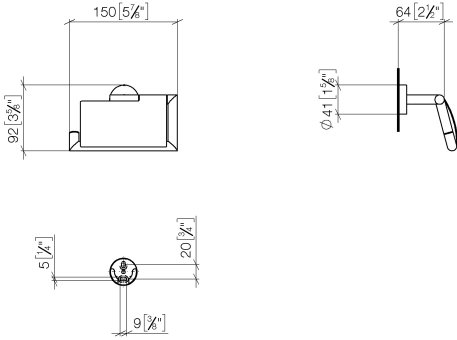

Tissue holder with cover - Champagne (22kt Gold)

LISSÉ

83 510 979

- width 150mm
- height 95 mm
- rosette Ø 40 mm
- 40mm projection

Fits: LISSÉ, META

	Champagne (22kt Gold)	83 510 979-47
	Chrome	83 510 979-00
	Brushed Platinum	83 510 979-06
	Dark Chrome	83 510 979-19
	Light Gold	83 510 979-26
	Brushed Light Gold	83 510 979-27
	Matte Black	83 510 979-33
	Brushed Bronze	83 510 979-42
	Brushed Champagne (22kt Gold)	83 510 979-46
	Brushed Chrome	83 510 979-93
	Brushed Dark Platinum	83 510 979-99

Tissue holder with cover - Champagne (22kt Gold)

LISSÉ

83 510 979

mm [inches]

83 510 979

Product version from 7/1/2023

Parts for other
finishes can be found
here: [Chrome](#)

Tissue holder with cover - Champagne (22kt Gold)

LISSE

83 510 979

Spare parts list

Product version from 7/1/2023

No.	Item Number	Name	Quantity used	Delivery time
	05 30 31 025 00 90	fixing set	14	2