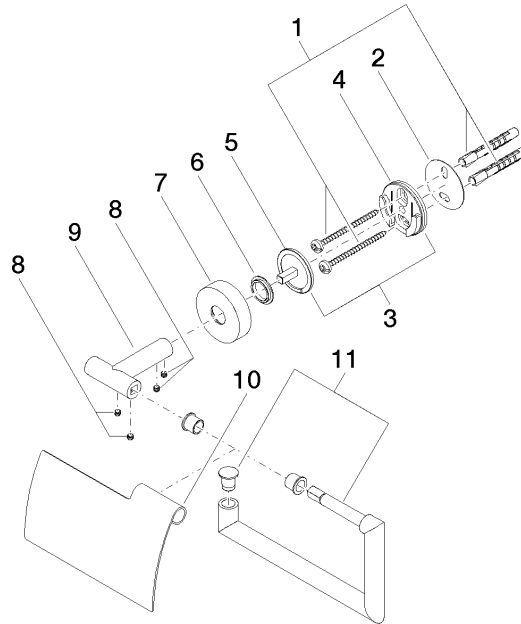

Tissue holder with cover - Champagne (22kt Gold)

LISSÉ

83 510 979

- width 150mm
- height 95 mm
- rosette Ø 40 mm
- 40mm projection

Fits: LISSÉ, META

	Champagne (22kt Gold)	83 510 979-47
	Chrome	83 510 979-00
	Brushed Platinum	83 510 979-06
	Dark Chrome	83 510 979-19
	Light Gold	83 510 979-26
	Brushed Light Gold	83 510 979-27
	Matte Black	83 510 979-33
	Brushed Bronze	83 510 979-42
	Brushed Champagne (22kt Gold)	83 510 979-46
	Brushed Chrome	83 510 979-93
	Brushed Dark Platinum	83 510 979-99

Tissue holder with cover - Champagne (22kt Gold)

LISSÉ

83 510 979

mm [inches]

83 510 979

Product version from 7/1/2023

Parts for other
finishes can be found
here: [Chrome](#)

Tissue holder with cover - Champagne (22kt Gold)

LISSE

83 510 979

Spare parts list

Product version from 7/1/2023

No.	Item Number	Name	Quantity used	Delivery time
	05 30 31 025 00 90	fixing set	14	2