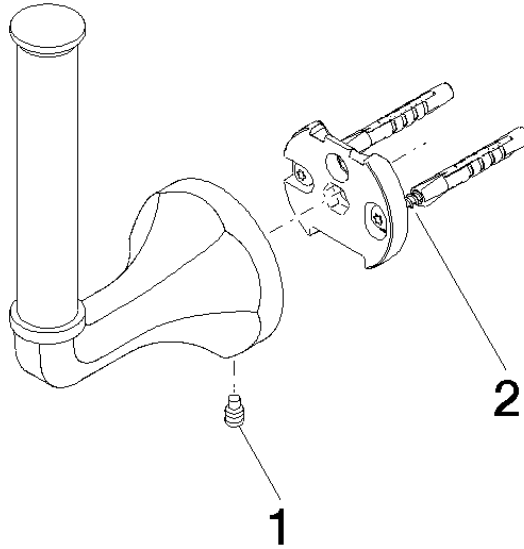

MADISON Reserve tissue holder - Chrome

83 590 361 Product version from 7/3/2016

- height 170 mm
- rosette Ø 60 mm
- 93mm projection

	Chrome	83 590 361-00
	Brushed Platinum	83 590 361-06
	Platinum	83 590 361-08
	Durabress (23kt Gold)	83 590 361-09
	Brushed Durabress (23kt Gold)	83 590 361-28
	Brushed Dark Platinum	83 590 361-99

MADISON Reserve tissue holder - Chrome

83 590 361 Product version from 7/3/2016

mm [inches]

MADISON Reserve tissue holder - Chrome

83 590 361 Product version from 7/3/2016

Parts for other
finishes can be found
here: Brushed
Platinum

Spare parts list

No.	Item Number	Name	Quantity used	Delivery time
1	04 31 11 140 00 90	pin	1	2
2	05 17 97 507 00 90	fixing set	1	2