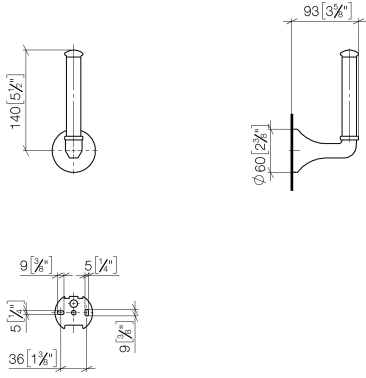

MADISON Reserve tissue holder - Chrome

83 590 361 Product version from 7/3/2016

- height 170 mm
- rosette Ø 60 mm
- 93mm projection

	Chrome	83 590 361-00
	Brushed Platinum	83 590 361-06
	Platinum	83 590 361-08
	Durabress (23kt Gold)	83 590 361-09
	Brushed Durabress (23kt Gold)	83 590 361-28
	Brushed Dark Platinum	83 590 361-99

MADISON Reserve tissue holder - Chrome

83 590 361 Product version from 7/3/2016

mm [inches]

MADISON Reserve tissue holder - Chrome

83 590 361 Product version from 7/3/2016

Parts for other
finishes can be found
here: Brushed
Platinum

Spare parts list

No.	Item Number	Name	Quantity used	Delivery time
1	04 31 11 140 00 90	pin	1	2
2	05 17 97 507 00 90	fixing set	1	2