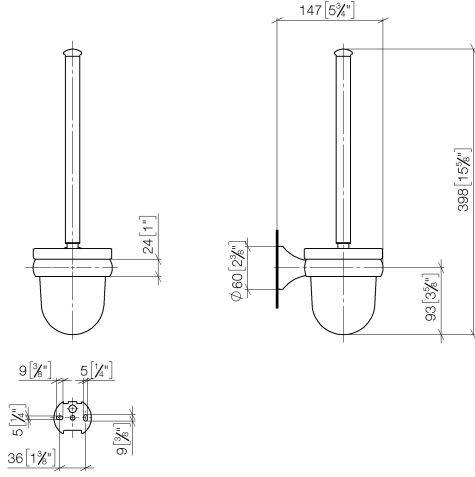

83 900 361

- crystal glass brush holder, matte
- brush head, white
- width 110mm
- height 400 mm
- 147mm projection

	Durabronss (23kt Gold)	83 900 361-09
	Chrome	83 900 361-00
	Brushed Platinum	83 900 361-06
	Platinum	83 900 361-08
	Brushed Durabronss (23kt Gold)	83 900 361-28
	Brushed Dark Platinum	83 900 361-99

MADISON Toilet brush set wall model - Durabross (23kt Gold)

MADISON

83 900 361

mm [inches]

83 900 361

**Product version from 7/3/2016**

Parts for other  
finishes can be found  
here: [Chrome](#)

MADISON Toilet brush set wall model - Durabrass (23kt Gold)

MADISON

83 900 361

**Spare parts list**

**Product version from 7/3/2016**

No.	Item Number	Name	Quantity used	Delivery time
	90 28 22 538 03-09	handle	5	40