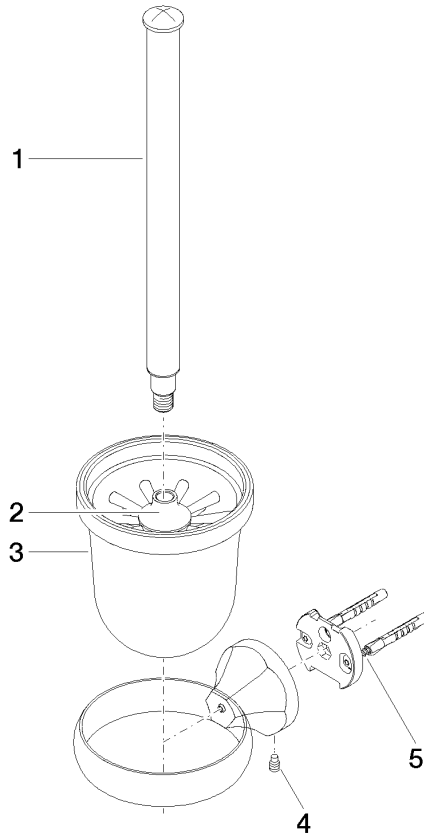

83 900 361

- crystal glass brush holder, matte
- brush head, white
- width 110mm
- height 400 mm
- 147mm projection

	Durabronss (23kt Gold)	83 900 361-09
	Chrome	83 900 361-00
	Brushed Platinum	83 900 361-06
	Platinum	83 900 361-08
	Brushed Durabronss (23kt Gold)	83 900 361-28
	Brushed Dark Platinum	83 900 361-99

MADISON Toilet brush set wall model - Durabross (23kt Gold)

MADISON

83 900 361

mm [inches]

83 900 361

**Product version from 7/3/2016**

Parts for other  
finishes can be found  
here: [Chrome](#)

MADISON Toilet brush set wall model - Durabrass (23kt Gold)

MADISON

83 900 361

**Spare parts list**

**Product version from 7/3/2016**

No.	Item Number	Name	Quantity used	Delivery time
	90 28 22 538 03-09	handle	5	40