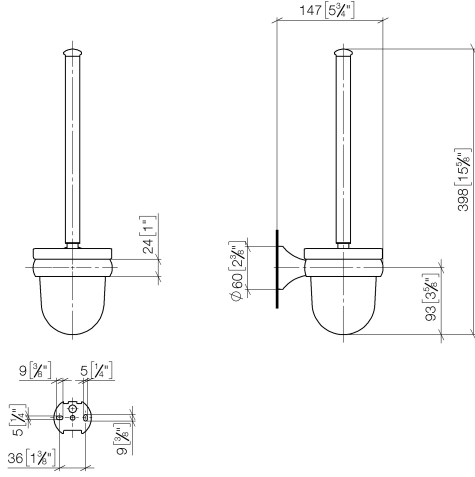

83 900 361

- crystal glass brush holder, matte
- brush head, white
- width 110mm
- height 400 mm
- 147mm projection

	Brushed Durabronss (23kt Gold)	83 900 361-28
	Chrome	83 900 361-00
	Brushed Platinum	83 900 361-06
	Platinum	83 900 361-08
	Durabronss (23kt Gold)	83 900 361-09
	Brushed Dark Platinum	83 900 361-99

83 900 361

mm [inches]

83 900 361

**Product version from 7/3/2016**

Parts for other finishes can be found here: [Chrome](#)

MADISON Toilet brush set wall model - Brushed Durabronz (23kt Gold)

MADISON

83 900 361

**Spare parts list**

**Product version from 7/3/2016**

No.	Item Number	Name	Quantity used	Delivery time
	90 28 22 538 03-28	handle	5	20