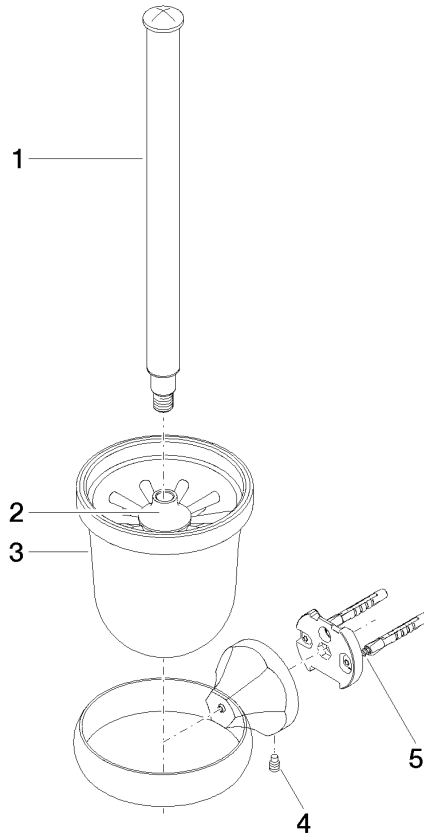

83 900 361

- crystal glass brush holder, matte
- brush head, white
- width 110mm
- height 400 mm
- 147mm projection

	Brushed Durabronss (23kt Gold)	83 900 361-28
	Chrome	83 900 361-00
	Brushed Platinum	83 900 361-06
	Platinum	83 900 361-08
	Durabronss (23kt Gold)	83 900 361-09
	Brushed Dark Platinum	83 900 361-99

83 900 361

mm [inches]

83 900 361

**Product version from 7/3/2016**

Parts for other finishes can be found here: [Chrome](#)

MADISON Toilet brush set wall model - Brushed Durabronz (23kt Gold)

MADISON

83 900 361

**Spare parts list**

**Product version from 7/3/2016**

No.	Item Number	Name	Quantity used	Delivery time
	90 28 22 538 03-28	handle	5	20