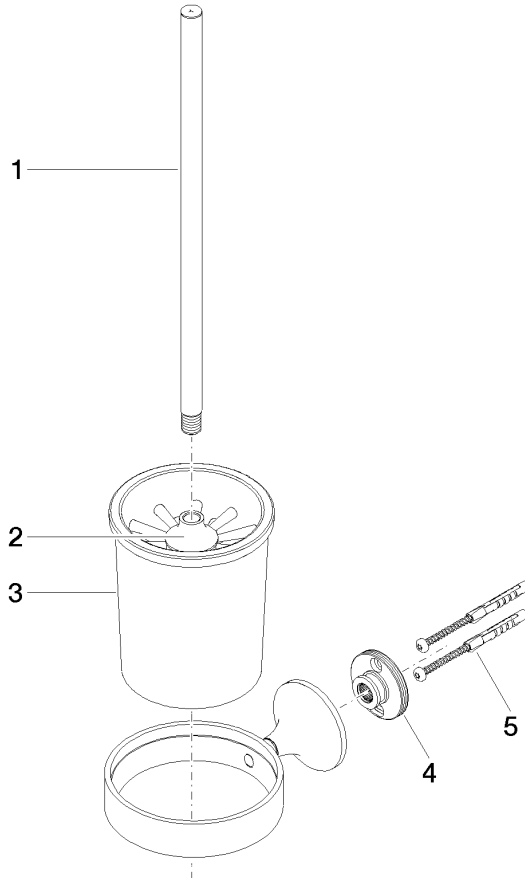

VAIA Toilet brush set wall model - Brushed Champagne (22kt Gold)

VAIA

83 900 809

- crystal glass brush holder, matte
- brush, matte black
- width 110mm
- height 421 mm
- 158mm projection

	Brushed Champagne (22kt Gold)	83 900 809-46
	Chrome	83 900 809-00
	Brushed Platinum	83 900 809-06
	Platinum	83 900 809-08
	Dark Chrome	83 900 809-19
	Brushed Durabronze (23kt Gold)	83 900 809-28
	Brushed Bronze	83 900 809-42
	Champagne (22kt Gold)	83 900 809-47
	Brushed Dark Platinum	83 900 809-99

83 900 809

mm [inches]

83 900 809

**Product version from 8/29/2019**

Parts for other finishes can be found here: [Chrome](#)

VAIA Toilet brush set wall model - Brushed Champagne (22kt Gold)

VAIA

83 900 809

**Spare parts list**

**Product version from 8/29/2019**

No.	Item Number	Name	Quantity used	Delivery time
	90 20 97 507 00-46	handle	5	30