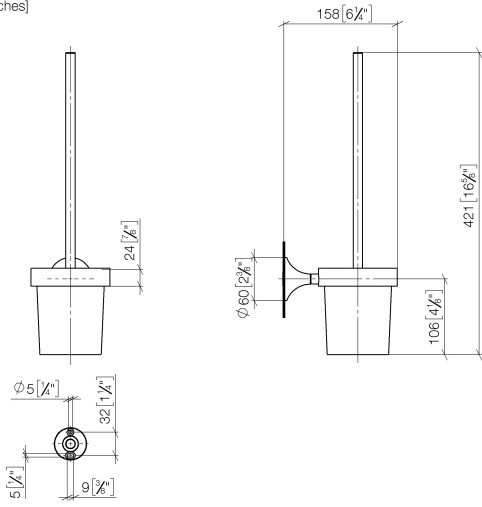

VAIA Toilet brush set wall model - Brushed Champagne (22kt Gold)

VAIA

83 900 809

- crystal glass brush holder, matte
- brush, matte black
- width 110mm
- height 421 mm
- 158mm projection

	Brushed Champagne (22kt Gold)	83 900 809-46
	Chrome	83 900 809-00
	Brushed Platinum	83 900 809-06
	Platinum	83 900 809-08
	Dark Chrome	83 900 809-19
	Brushed Durabronze (23kt Gold)	83 900 809-28
	Brushed Bronze	83 900 809-42
	Champagne (22kt Gold)	83 900 809-47
	Brushed Dark Platinum	83 900 809-99

83 900 809

mm [inches]

83 900 809

**Product version from 8/29/2019**

Parts for other finishes can be found here: [Chrome](#)

VAIA Toilet brush set wall model - Brushed Champagne (22kt Gold)

VAIA

83 900 809

**Spare parts list**

**Product version from 8/29/2019**

No.	Item Number	Name	Quantity used	Delivery time
	90 20 97 507 00-46	handle	5	30