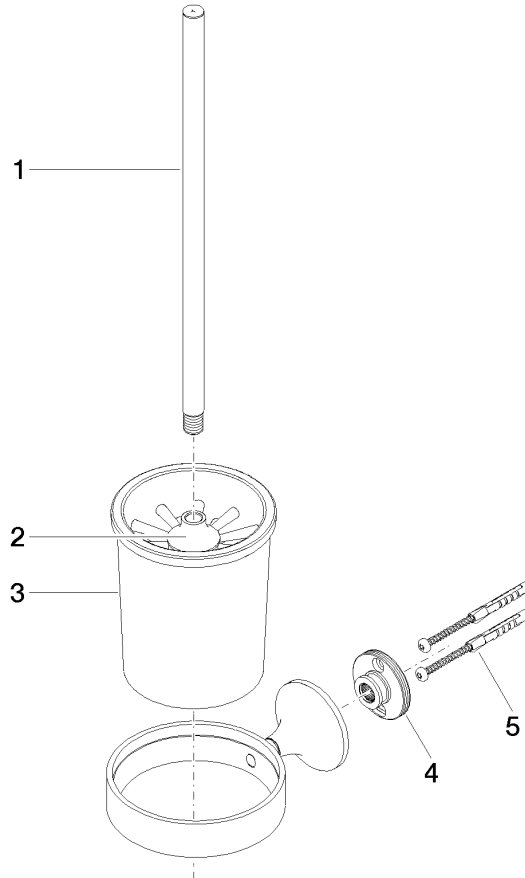

83 900 809

- crystal glass brush holder, matte
- brush, matte black
- width 110mm
- height 421 mm
- 158mm projection

	Champagne (22kt Gold)	83 900 809-47
	Chrome	83 900 809-00
	Brushed Platinum	83 900 809-06
	Platinum	83 900 809-08
	Dark Chrome	83 900 809-19
	Brushed Durabronze (23kt Gold)	83 900 809-28
	Brushed Bronze	83 900 809-42
	Brushed Champagne (22kt Gold)	83 900 809-46
	Brushed Dark Platinum	83 900 809-99

83 900 809

mm [inches]

83 900 809

**Product version from 8/29/2019**

Parts for other  
finishes can be found  
here: [Chrome](#)

VAIA Toilet brush set wall model - Champagne (22kt Gold)

VAIA

83 900 809

**Spare parts list**

**Product version from 8/29/2019**

No.	Item Number	Name	Quantity used	Delivery time
	90 20 97 507 00-47	handle	5	60