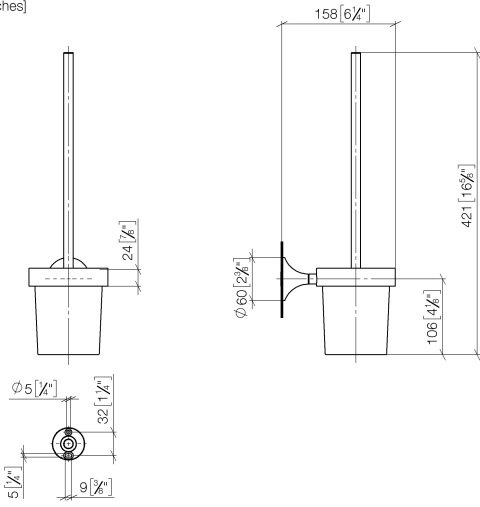

83 900 809

- crystal glass brush holder, matte
- brush, matte black
- width 110mm
- height 421 mm
- 158mm projection

	Champagne (22kt Gold)	83 900 809-47
	Chrome	83 900 809-00
	Brushed Platinum	83 900 809-06
	Platinum	83 900 809-08
	Dark Chrome	83 900 809-19
	Brushed Durabronze (23kt Gold)	83 900 809-28
	Brushed Bronze	83 900 809-42
	Brushed Champagne (22kt Gold)	83 900 809-46
	Brushed Dark Platinum	83 900 809-99

83 900 809

mm [inches]

83 900 809

**Product version from 8/29/2019**

Parts for other  
finishes can be found  
here: [Chrome](#)

VAIA Toilet brush set wall model - Champagne (22kt Gold)

VAIA

83 900 809

**Spare parts list**

**Product version from 8/29/2019**

No.	Item Number	Name	Quantity used	Delivery time
	90 20 97 507 00-47	handle	5	60