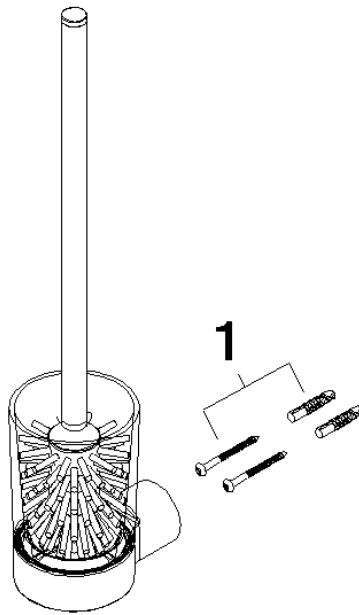

Toilet brush set wall model - Chrome

83 900 832

- crystal glass brush holder, matte
- brush, matte black
- width 80mm
- height 430 mm
- 111mm projection

	Chrome	83 900 832-00
	Soft Black	83 900 832-69

Toilet brush set wall model - Chrome

83 900 832

mm [inches]

Toilet brush set wall model - Chrome

83 900 832

Product version from 1/1/2023

Parts for other finishes can be found here: [Soft Black](#)

Toilet brush set wall model - Chrome

83 900 832

Spare parts list

Product version from 1/1/2023

No.	Item Number	Name	Quantity used	Delivery time
	05 30 31 025 00 90	fixing set	1	2