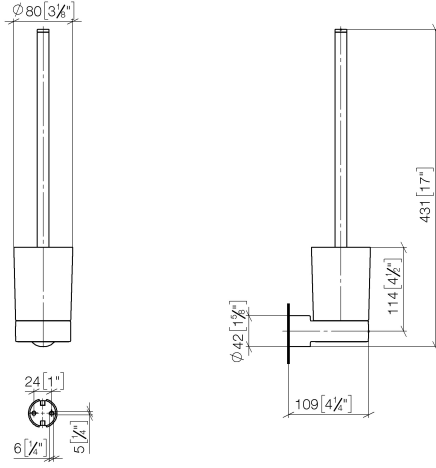

Toilet brush set wall model - Chrome

83 900 832

- crystal glass brush holder, matte
- brush, matte black
- width 80mm
- height 430 mm
- 111mm projection

	Chrome	83 900 832-00
	Soft Black	83 900 832-69

Toilet brush set wall model - Chrome

83 900 832

mm [inches]

Toilet brush set wall model - Chrome

83 900 832

Product version from 1/1/2023

Parts for other finishes can be found here: [Soft Black](#)

Toilet brush set wall model - Chrome

83 900 832

Spare parts list

Product version from 1/1/2023

No.	Item Number	Name	Quantity used	Delivery time
	05 30 31 025 00 90	fixing set	1	2