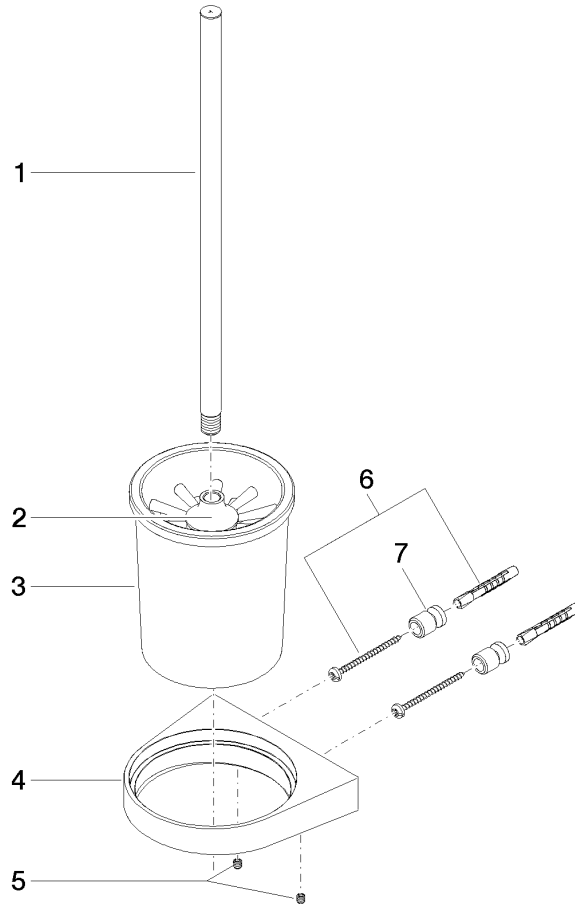

Toilet brush set wall model - Chrome

CL.1

83 900 970

- crystal glass
- brush, matte black
- width 126mm
- height 415 mm
- 120mm projection

Fits: CL.1, LISSÉ, META

	Chrome	83 900 970-00
	Brushed Platinum	83 900 970-06
	Dark Chrome	83 900 970-19
	Light Gold	83 900 970-26
	Brushed Light Gold	83 900 970-27
	Brushed Durabronze (23kt Gold)	83 900 970-28
	Matte Black	83 900 970-33
	Brushed Bronze	83 900 970-42
	Brushed Champagne (22kt Gold)	83 900 970-46
	Champagne (22kt Gold)	83 900 970-47
	Brushed Chrome	83 900 970-93
	Brushed Dark Platinum	83 900 970-99

83 900 970

mm [inches]

83 900 970

Product version from 7/1/2023

Parts for other finishes can be found here: [Brushed](#)
[Platinum](#)

Toilet brush set wall model - Chrome

CL.1

83 900 970

Spare parts list

Product version from 7/1/2023

No.	Item Number	Name	Quantity used	Delivery time
	90 20 97 507 00-00	handle	9	10