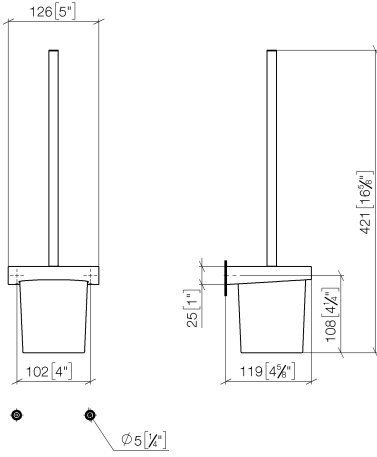

Toilet brush set wall model - Chrome

CL.1

83 900 970

- crystal glass
- brush, matte black
- width 126mm
- height 415 mm
- 120mm projection

Fits: CL.1, LISSÉ, META

	Chrome	83 900 970-00
	Brushed Platinum	83 900 970-06
	Dark Chrome	83 900 970-19
	Light Gold	83 900 970-26
	Brushed Light Gold	83 900 970-27
	Brushed Durabronze (23kt Gold)	83 900 970-28
	Matte Black	83 900 970-33
	Brushed Bronze	83 900 970-42
	Brushed Champagne (22kt Gold)	83 900 970-46
	Champagne (22kt Gold)	83 900 970-47
	Brushed Chrome	83 900 970-93
	Brushed Dark Platinum	83 900 970-99

83 900 970

mm [inches]

83 900 970

Product version from 7/1/2023

Parts for other finishes can be found here: [Brushed](#)
[Platinum](#)

Toilet brush set wall model - Chrome

CL.1

83 900 970

Spare parts list

Product version from 7/1/2023

No.	Item Number	Name	Quantity used	Delivery time
	90 20 97 507 00-00	handle	9	10