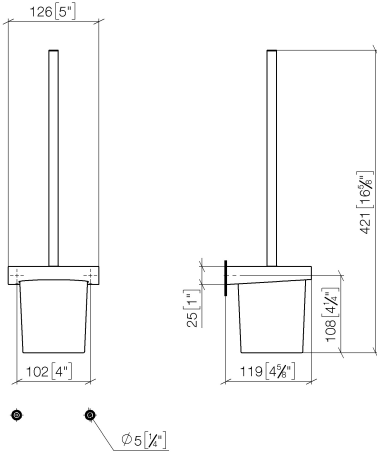

Toilet brush set wall model - Brushed Platinum

CL.1

83 900 970

- crystal glass
- brush, matte black
- width 126mm
- height 415 mm
- 120mm projection

Fits: CL.1, LISSÉ, META

	Brushed Platinum	83 900 970-06
	Chrome	83 900 970-00
	Dark Chrome	83 900 970-19
	Light Gold	83 900 970-26
	Brushed Light Gold	83 900 970-27
	Brushed Durabronze (23kt Gold)	83 900 970-28
	Matte Black	83 900 970-33
	Brushed Bronze	83 900 970-42
	Brushed Champagne (22kt Gold)	83 900 970-46
	Champagne (22kt Gold)	83 900 970-47
	Brushed Chrome	83 900 970-93
	Brushed Dark Platinum	83 900 970-99

83 900 970

mm [inches]

83 900 970

Product version from 7/1/2023

Parts for other finishes can be found here: [Chrome](#)

Toilet brush set wall model - Brushed Platinum

CL.1

83 900 970

Spare parts list

Product version from 7/1/2023

No.	Item Number	Name	Quantity used	Delivery time
	90 20 97 507 00-06	handle	9	10