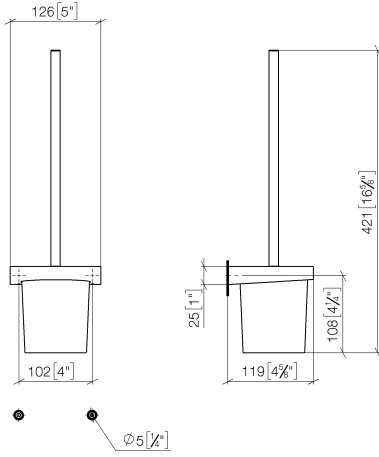

Toilet brush set wall model - Dark Chrome

CL.1

83 900 970

- crystal glass
- brush, matte black
- width 126mm
- height 415 mm
- 120mm projection

Fits: CL.1, LISSÉ, META

	Dark Chrome	83 900 970-19
	Chrome	83 900 970-00
	Brushed Platinum	83 900 970-06
	Light Gold	83 900 970-26
	Brushed Light Gold	83 900 970-27
	Brushed Durabronze (23kt Gold)	83 900 970-28
	Matte Black	83 900 970-33
	Brushed Bronze	83 900 970-42
	Brushed Champagne (22kt Gold)	83 900 970-46
	Champagne (22kt Gold)	83 900 970-47
	Brushed Chrome	83 900 970-93
	Brushed Dark Platinum	83 900 970-99

Toilet brush set wall model - Dark Chrome

CL.1

83 900 970

mm [inches]

83 900 970

Parts for other
finishes can be found
here: [Chrome](#)

Toilet brush set wall model - Dark Chrome

CL.1