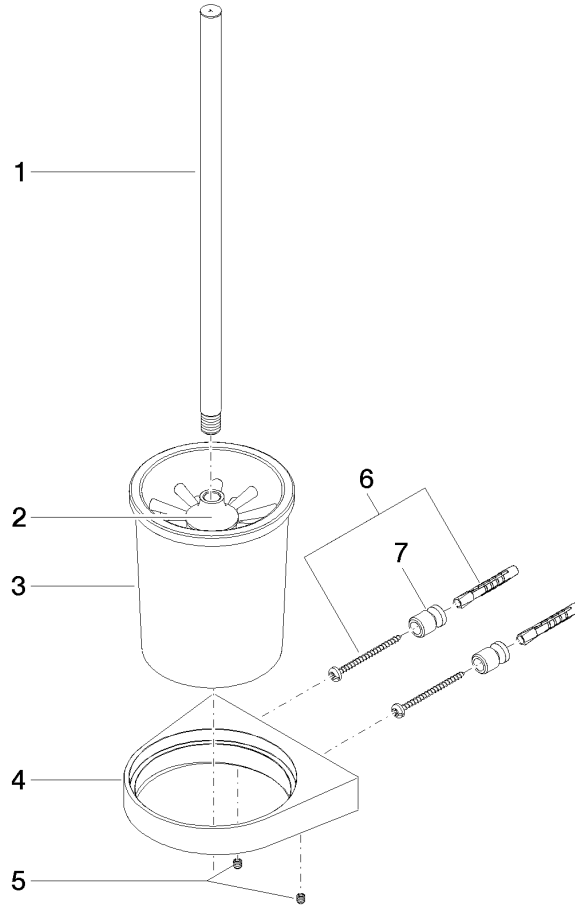

Toilet brush set wall model - Dark Chrome

CL.1

83 900 970

- crystal glass
- brush, matte black
- width 126mm
- height 415 mm
- 120mm projection

Fits: CL.1, LISSÉ, META

	Dark Chrome	83 900 970-19
	Chrome	83 900 970-00
	Brushed Platinum	83 900 970-06
	Light Gold	83 900 970-26
	Brushed Light Gold	83 900 970-27
	Brushed Durabronze (23kt Gold)	83 900 970-28
	Matte Black	83 900 970-33
	Brushed Bronze	83 900 970-42
	Brushed Champagne (22kt Gold)	83 900 970-46
	Champagne (22kt Gold)	83 900 970-47
	Brushed Chrome	83 900 970-93
	Brushed Dark Platinum	83 900 970-99

Toilet brush set wall model - Dark Chrome

CL.1

83 900 970

mm [inches]

83 900 970

Parts for other
finishes can be found
here: [Chrome](#)

Toilet brush set wall model - Dark Chrome

CL.1