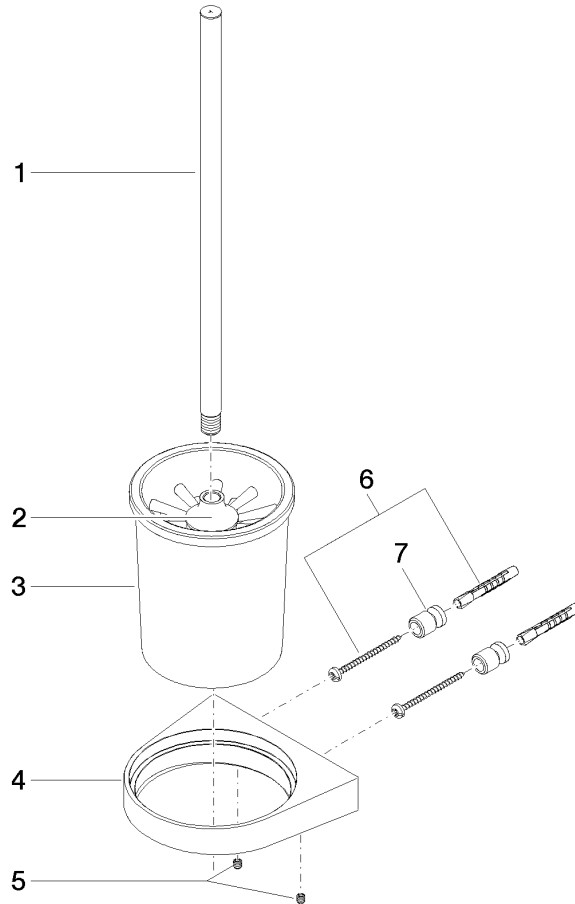

Toilet brush set wall model - Brushed Durabross (23kt Gold)

CL.1

83 900 970

Fits: CL.1, LISSÉ, META

- crystal glass
- brush, matte black
- width 126mm
- height 415 mm
- 120mm projection

	Brushed Durabross (23kt Gold)	83 900 970-28
	Chrome	83 900 970-00
	Brushed Platinum	83 900 970-06
	Dark Chrome	83 900 970-19
	Light Gold	83 900 970-26
	Brushed Light Gold	83 900 970-27
	Matte Black	83 900 970-33
	Brushed Bronze	83 900 970-42
	Brushed Champagne (22kt Gold)	83 900 970-46
	Champagne (22kt Gold)	83 900 970-47
	Brushed Chrome	83 900 970-93
	Brushed Dark Platinum	83 900 970-99

83 900 970

mm [inches]

83 900 970

**Product version from 7/1/2023**

Parts for other finishes can be found here: [Chrome](#)

Toilet brush set wall model - Brushed Durabross (23kt Gold)

CL.1

83 900 970

**Spare parts list**

**Product version from 7/1/2023**

No.	Item Number	Name	Quantity used	Delivery time
	90 20 97 507 00-28	handle	9	20