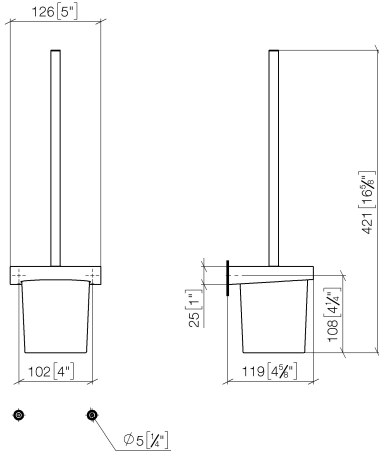

Toilet brush set wall model - Brushed Durabross (23kt Gold)

CL.1

83 900 970

Fits: CL.1, LISSÉ, META

- crystal glass
- brush, matte black
- width 126mm
- height 415 mm
- 120mm projection

	Brushed Durabross (23kt Gold)	83 900 970-28
	Chrome	83 900 970-00
	Brushed Platinum	83 900 970-06
	Dark Chrome	83 900 970-19
	Light Gold	83 900 970-26
	Brushed Light Gold	83 900 970-27
	Matte Black	83 900 970-33
	Brushed Bronze	83 900 970-42
	Brushed Champagne (22kt Gold)	83 900 970-46
	Champagne (22kt Gold)	83 900 970-47
	Brushed Chrome	83 900 970-93
	Brushed Dark Platinum	83 900 970-99

83 900 970

mm [inches]

83 900 970

**Product version from 7/1/2023**

Parts for other finishes can be found here: [Chrome](#)

Toilet brush set wall model - Brushed Durabross (23kt Gold)

CL.1

83 900 970

**Spare parts list**

**Product version from 7/1/2023**

No.	Item Number	Name	Quantity used	Delivery time
	90 20 97 507 00-28	handle	9	20