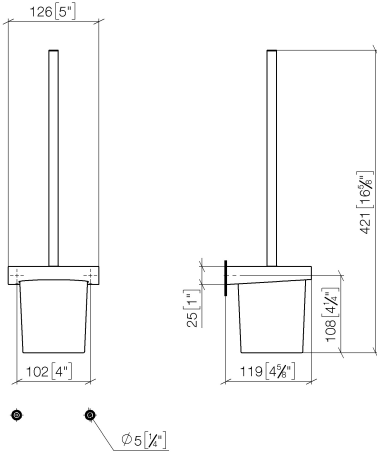

**Toilet brush set wall model - Matte Black**

CL.1

83 900 970

- crystal glass
- brush, matte black
- width 126mm
- height 415 mm
- 120mm projection

Fits: CL.1, LISSÉ, META

	Matte Black	83 900 970-33
	Chrome	83 900 970-00
	Brushed Platinum	83 900 970-06
	Dark Chrome	83 900 970-19
	Light Gold	83 900 970-26
	Brushed Light Gold	83 900 970-27
	Brushed Durabronze (23kt Gold)	83 900 970-28
	Brushed Bronze	83 900 970-42
	Brushed Champagne (22kt Gold)	83 900 970-46
	Champagne (22kt Gold)	83 900 970-47
	Brushed Chrome	83 900 970-93
	Brushed Dark Platinum	83 900 970-99

83 900 970

mm [inches]

83 900 970

**Product version from 7/1/2023**

Parts for other finishes can be found here: [Chrome](#)

## Toilet brush set wall model - Matte Black

CL.1

83 900 970

#### Product version from 7/1/2023

No.	Item Number	Name	Quantity used	Delivery time
	90 20 97 507 00-33	handle	9	30