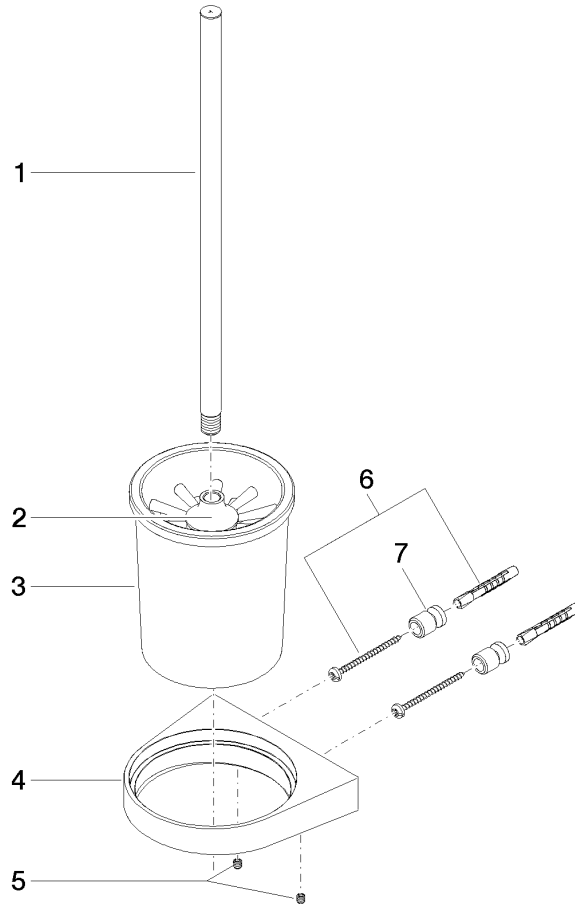

Toilet brush set wall model - Brushed Bronze

CL.1

83 900 970

- crystal glass
- brush, matte black
- width 126mm
- height 415 mm
- 120mm projection

Fits: CL.1, LISSÉ, META

	Brushed Bronze	83 900 970-42
	Chrome	83 900 970-00
	Brushed Platinum	83 900 970-06
	Dark Chrome	83 900 970-19
	Light Gold	83 900 970-26
	Brushed Light Gold	83 900 970-27
	Brushed Durabronze (23kt Gold)	83 900 970-28
	Matte Black	83 900 970-33
	Brushed Champagne (22kt Gold)	83 900 970-46
	Champagne (22kt Gold)	83 900 970-47
	Brushed Chrome	83 900 970-93
	Brushed Dark Platinum	83 900 970-99

Toilet brush set wall model - Brushed Bronze

CL.1

83 900 970

mm [inches]

83 900 970

Product version from 7/1/2023

Parts for other finishes can be found here: [Chrome](#)

Toilet brush set wall model - Brushed Bronze

CL.1

83 900 970

Spare parts list

Product version from 7/1/2023

No.	Item Number	Name	Quantity used	Delivery time
	90 20 97 507 00-42	handle	9	30