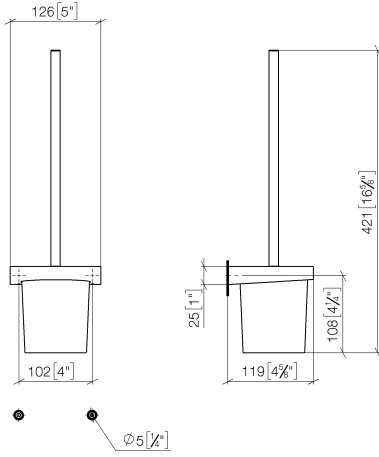

Toilet brush set wall model - Brushed Bronze

CL.1

83 900 970

- crystal glass
- brush, matte black
- width 126mm
- height 415 mm
- 120mm projection

Fits: CL.1, LISSÉ, META

	Brushed Bronze	83 900 970-42
	Chrome	83 900 970-00
	Brushed Platinum	83 900 970-06
	Dark Chrome	83 900 970-19
	Light Gold	83 900 970-26
	Brushed Light Gold	83 900 970-27
	Brushed Durabronze (23kt Gold)	83 900 970-28
	Matte Black	83 900 970-33
	Brushed Champagne (22kt Gold)	83 900 970-46
	Champagne (22kt Gold)	83 900 970-47
	Brushed Chrome	83 900 970-93
	Brushed Dark Platinum	83 900 970-99

Toilet brush set wall model - Brushed Bronze

CL.1

83 900 970

mm [inches]

83 900 970

Product version from 7/1/2023

Parts for other finishes can be found here: [Chrome](#)

Toilet brush set wall model - Brushed Bronze

CL.1

83 900 970

Spare parts list

Product version from 7/1/2023

No.	Item Number	Name	Quantity used	Delivery time
	90 20 97 507 00-42	handle	9	30