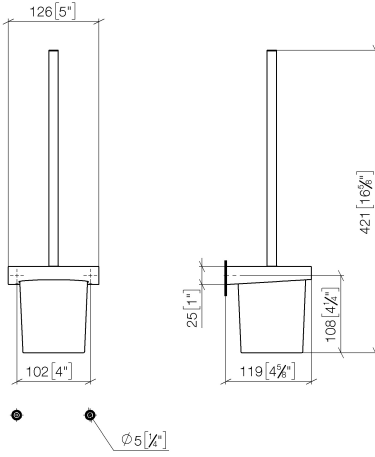

Toilet brush set wall model - Brushed Champagne (22kt Gold)

CL.1

83 900 970

- crystal glass
- brush, matte black
- width 126mm
- height 415 mm
- 120mm projection

Fits: CL.1, LISSÉ, META

	Brushed Champagne (22kt Gold)	83 900 970-46
	Chrome	83 900 970-00
	Brushed Platinum	83 900 970-06
	Dark Chrome	83 900 970-19
	Light Gold	83 900 970-26
	Brushed Light Gold	83 900 970-27
	Brushed Durabronze (23kt Gold)	83 900 970-28
	Matte Black	83 900 970-33
	Brushed Bronze	83 900 970-42
	Champagne (22kt Gold)	83 900 970-47
	Brushed Chrome	83 900 970-93
	Brushed Dark Platinum	83 900 970-99

83 900 970

mm [inches]

83 900 970

Product version from 7/1/2023

Parts for other finishes can be found here: [Chrome](#)

Toilet brush set wall model - Brushed Champagne (22kt Gold)

CL.1

83 900 970

Spare parts list

Product version from 7/1/2023

No.	Item Number	Name	Quantity used	Delivery time
	90 20 97 507 00-46	handle	9	30