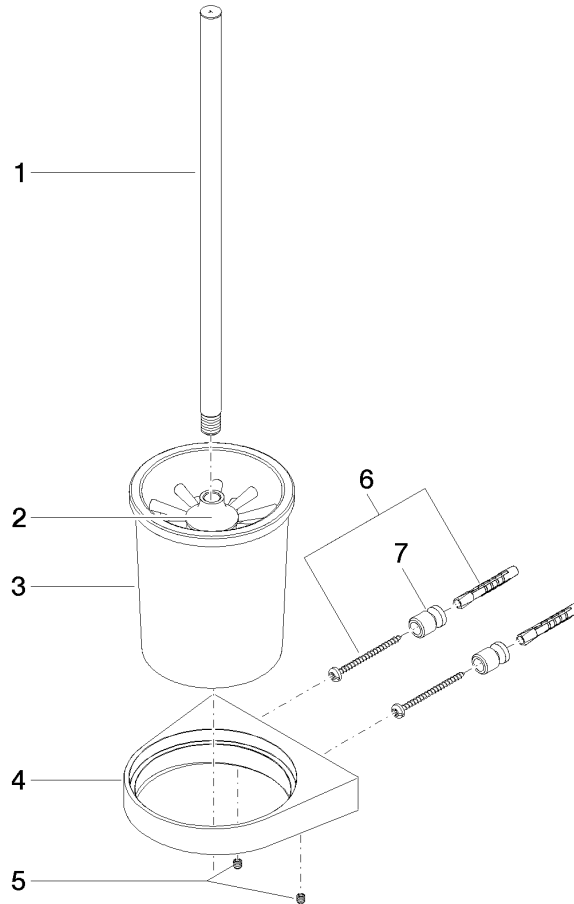

Toilet brush set wall model - Champagne (22kt Gold)

CL.1

83 900 970

- crystal glass
- brush, matte black
- width 126mm
- height 415 mm
- 120mm projection

Fits: CL.1, LISSÉ, META

	Champagne (22kt Gold)	83 900 970-47
	Chrome	83 900 970-00
	Brushed Platinum	83 900 970-06
	Dark Chrome	83 900 970-19
	Light Gold	83 900 970-26
	Brushed Light Gold	83 900 970-27
	Brushed Durabronze (23kt Gold)	83 900 970-28
	Matte Black	83 900 970-33
	Brushed Bronze	83 900 970-42
	Brushed Champagne (22kt Gold)	83 900 970-46
	Brushed Chrome	83 900 970-93
	Brushed Dark Platinum	83 900 970-99

Toilet brush set wall model - Champagne (22kt Gold)

CL.1

83 900 970

mm [inches]

83 900 970

**Product version from 7/1/2023**

Parts for other finishes can be found here: [Chrome](#)

Toilet brush set wall model - Champagne (22kt Gold)

CL.1

83 900 970

**Spare parts list**

**Product version from 7/1/2023**

No.	Item Number	Name	Quantity used	Delivery time
	90 20 97 507 00-47	handle	9	60