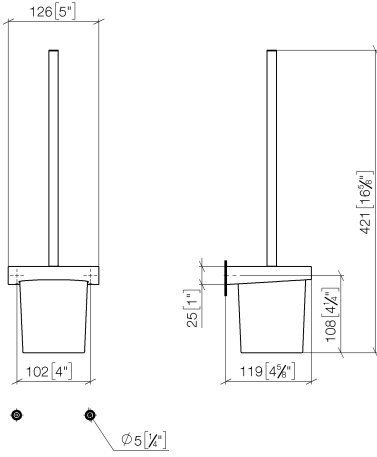

Toilet brush set wall model - Champagne (22kt Gold)

CL.1

83 900 970

- crystal glass
- brush, matte black
- width 126mm
- height 415 mm
- 120mm projection

Fits: CL.1, LISSÉ, META

	Champagne (22kt Gold)	83 900 970-47
	Chrome	83 900 970-00
	Brushed Platinum	83 900 970-06
	Dark Chrome	83 900 970-19
	Light Gold	83 900 970-26
	Brushed Light Gold	83 900 970-27
	Brushed Durabronze (23kt Gold)	83 900 970-28
	Matte Black	83 900 970-33
	Brushed Bronze	83 900 970-42
	Brushed Champagne (22kt Gold)	83 900 970-46
	Brushed Chrome	83 900 970-93
	Brushed Dark Platinum	83 900 970-99

Toilet brush set wall model - Champagne (22kt Gold)

CL.1

83 900 970

mm [inches]

83 900 970

**Product version from 7/1/2023**

Parts for other finishes can be found here: [Chrome](#)

Toilet brush set wall model - Champagne (22kt Gold)

CL.1

83 900 970

**Spare parts list**

**Product version from 7/1/2023**

No.	Item Number	Name	Quantity used	Delivery time
	90 20 97 507 00-47	handle	9	60